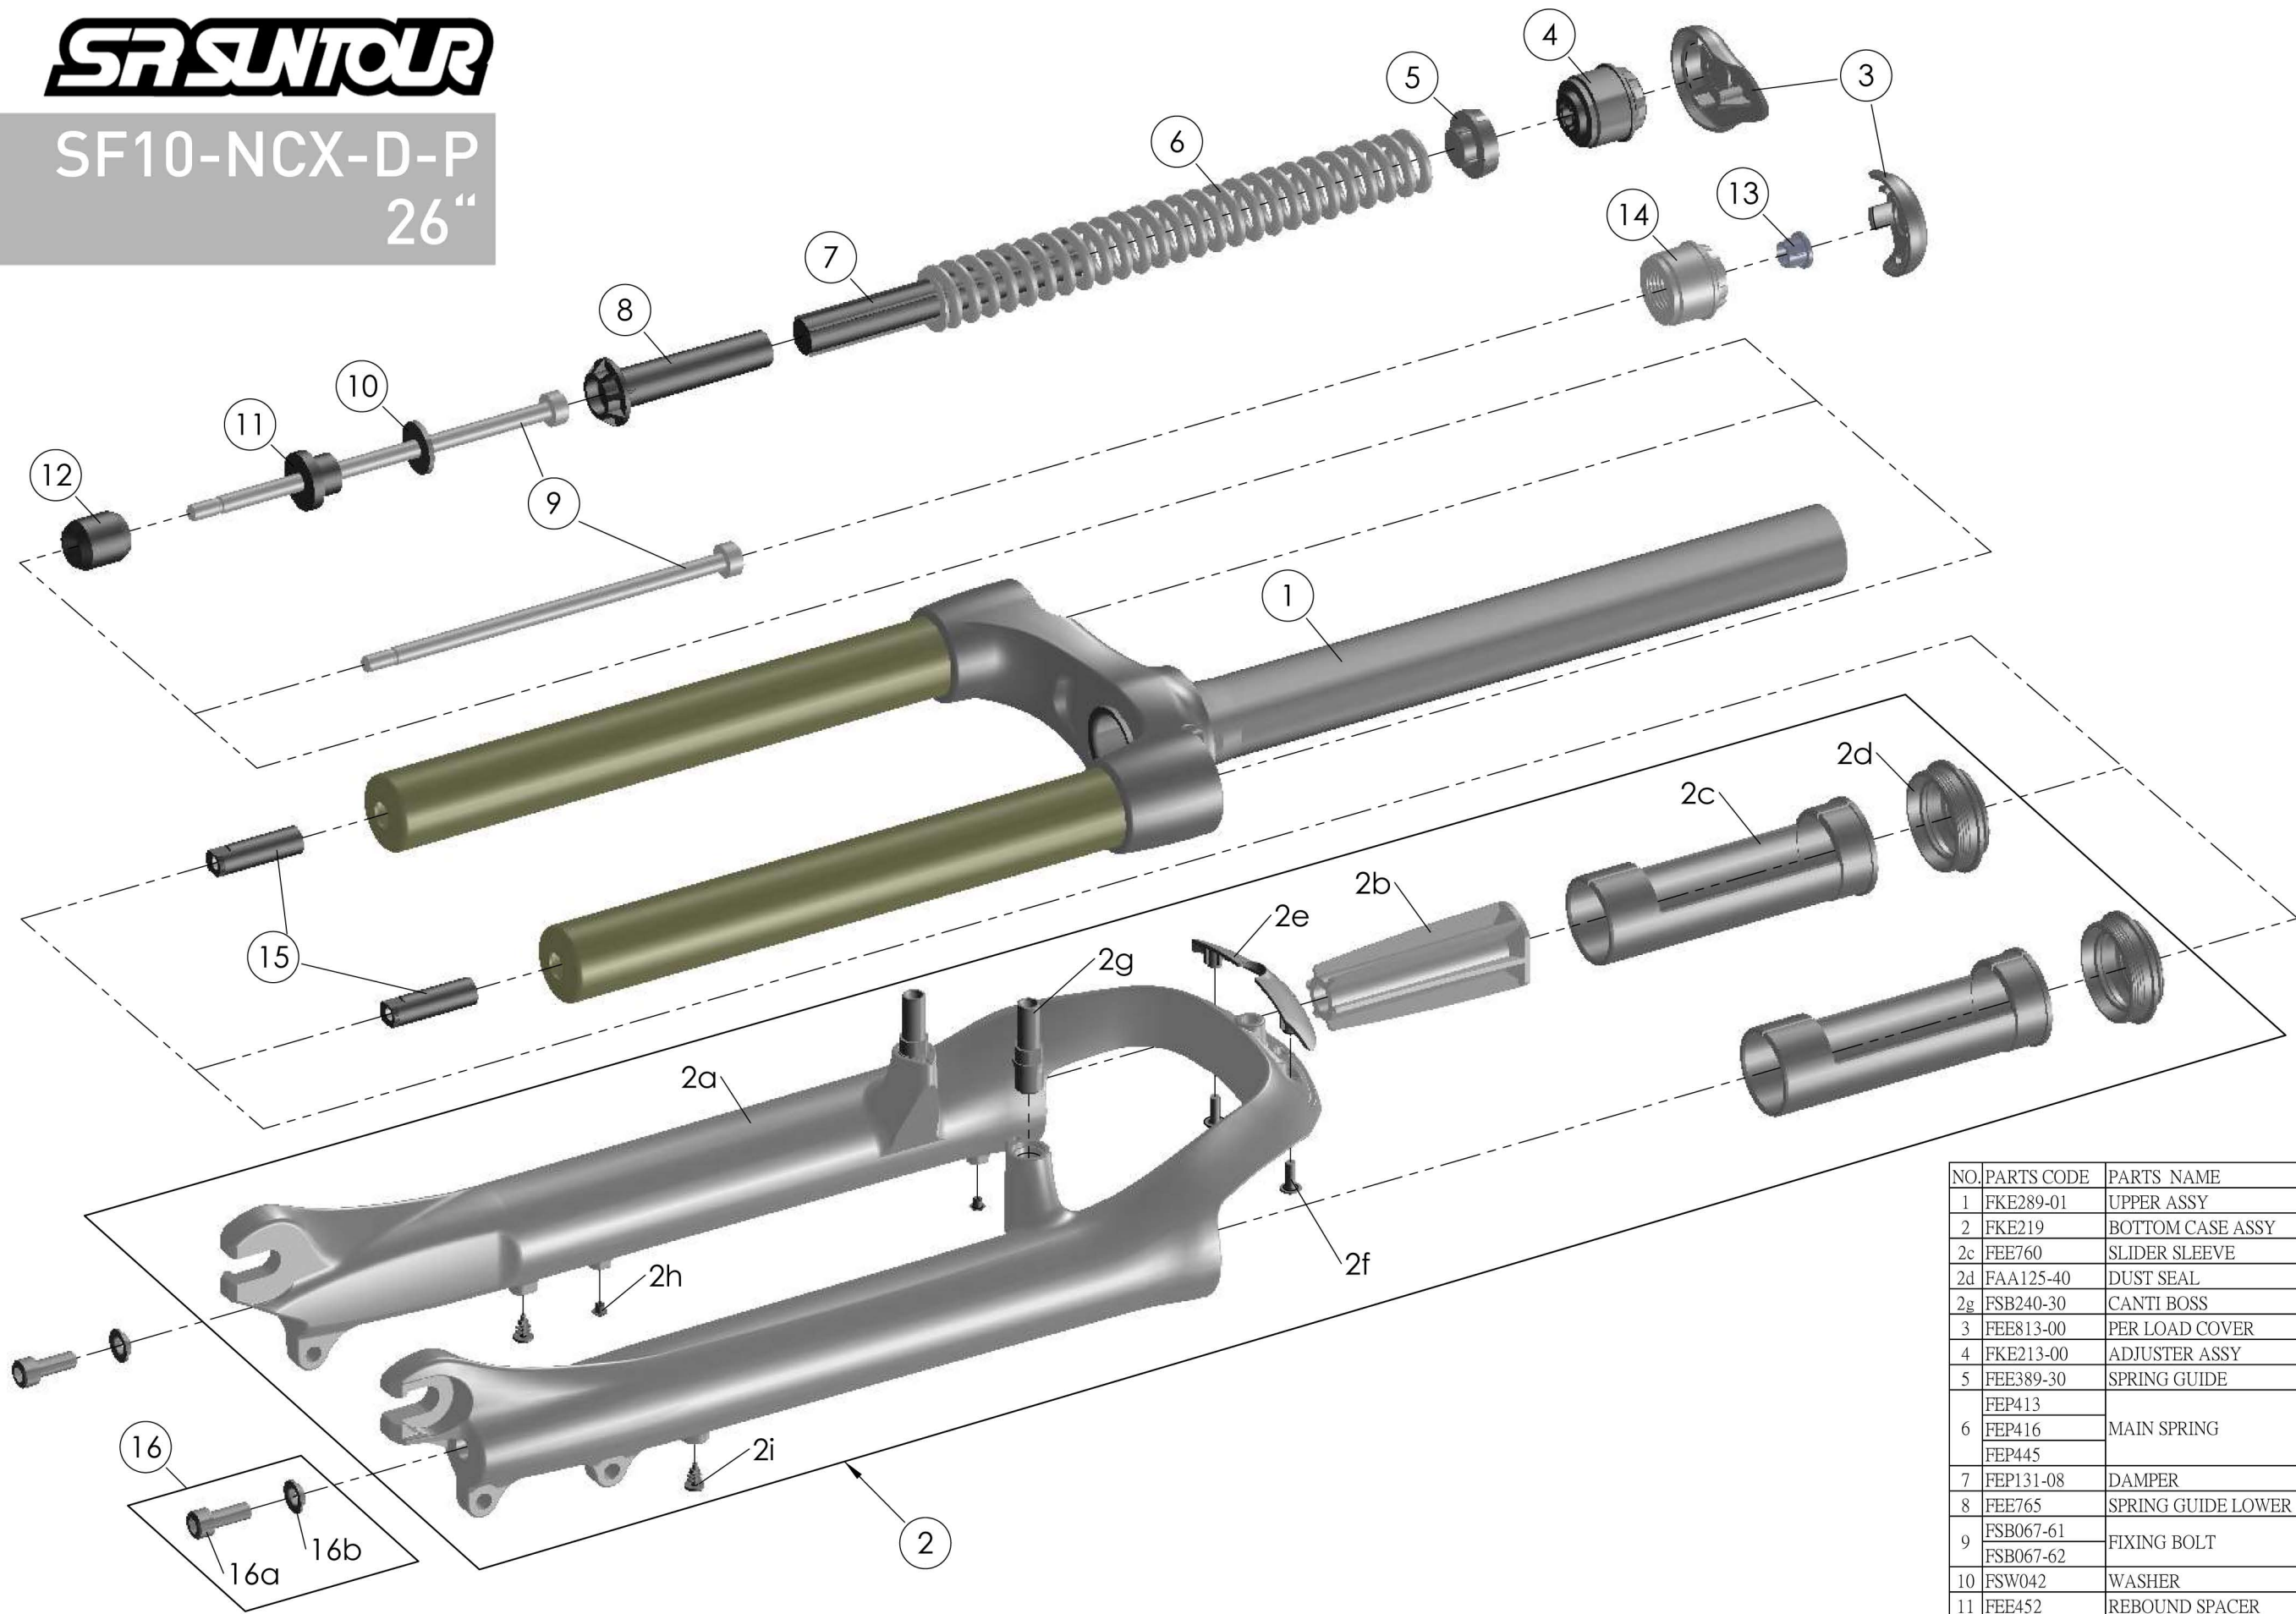

SUNTOUR

SF10-NCX-D-P
26"

| NO. | PARTS CODE | PARTS NAME | 50 | 63 | 75 | QT. |
|-----|------------|--------------------|----|----|----|-----|
| 1 | FKE289-01 | UPPER ASSY | * | * | * | 1 |
| 2 | FKE219 | BOTTOM CASE ASSY | * | * | * | 1 |
| 2c | FEE760 | SLIDER SLEEVE | * | * | * | 2 |
| 2d | FAA125-40 | DUST SEAL | * | * | * | 2 |
| 2g | FSB240-30 | CANTI BOSS | * | * | * | 2 |
| 3 | FEE813-00 | PER LOAD COVER | * | * | * | 2 |
| 4 | FKE213-00 | ADJUSTER ASSY | * | * | * | 1 |
| 5 | FEE389-30 | SPRING GUIDE | * | * | * | 1 |
| 6 | FEP413 | MAIN SPRING | * | | | 1 |
| | FEP416 | | | * | | 1 |
| | FEP445 | | | | * | 1 |
| 7 | FEP131-08 | DAMPER | * | * | * | 1 |
| 8 | FEE765 | SPRING GUIDE LOWER | * | * | * | 1 |
| 9 | FSB067-61 | FIXING BOLT | * | * | | 2 |
| | FSB067-62 | | | | * | 2 |
| 10 | FSW042 | WASHER | * | * | * | 1 |
| 11 | FEE452 | REBOUND SPACER | * | | | 1 |
| 12 | FEP086 | REBOUND RUBBER | * | * | * | 1 |
| 13 | FEE795 | BOTTOM CAP | * | * | * | 1 |
| 14 | FEE810-00 | ADJUST CAP | * | * | * | 1 |
| 15 | FSN027 | BOTTOM NUT | * | * | * | 2 |
| 16 | FKA044 | FIXING BOLT SET | * | * | * | 2 |