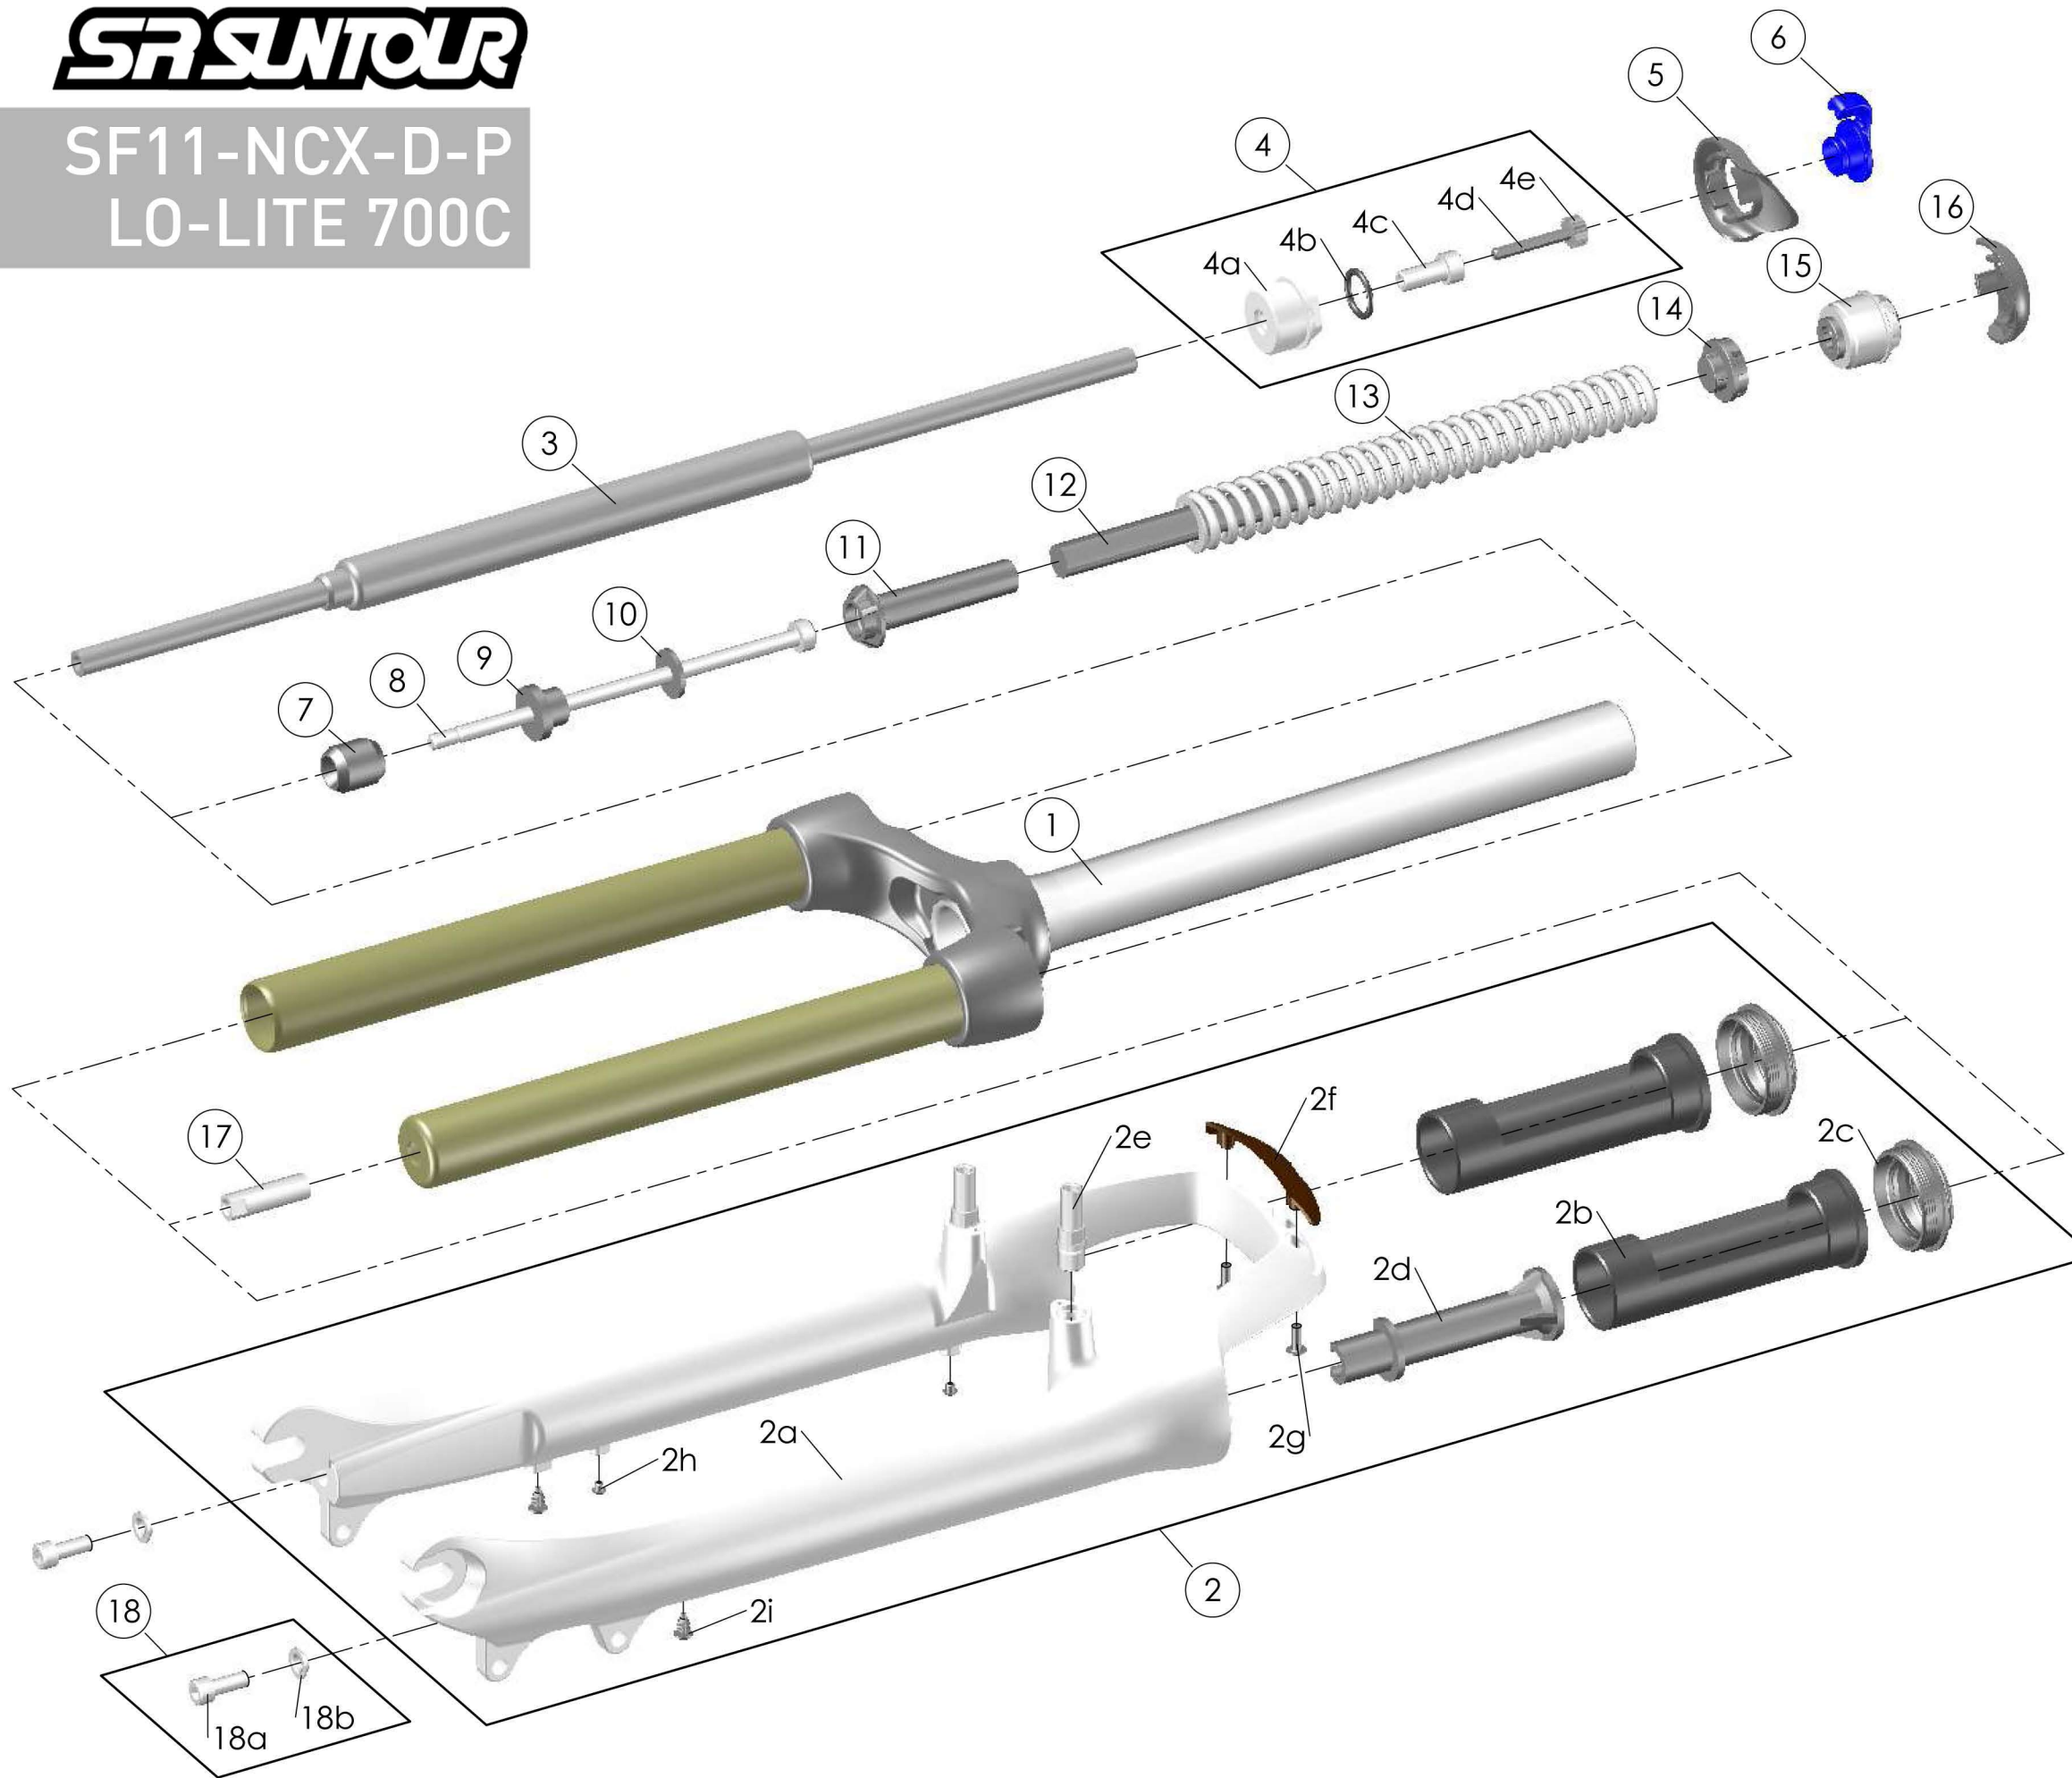

SUNTOUR

SF11-NCX-D-P
LO-LITE 700C

NO.	PARTS CODE	PARTS NAME	50	63	75	QT.
1	FKE397	UPPER ASSY	*	*	*	1
2	FKE396	BOTTOM CASE ASSY	*	*	*	1
2b	FEE945	SLIDER SLEEVE	*	*	*	2
2c	FAA346	DUST SEAL	*	*	*	2
2d	FEE188	BOTTOM STOPPER	*	*	*	1
2e	FSB240-30	CANTI BOSS	*	*	*	2
3	FUN058-00	DAMPER UNIT	*	*	*	1
4	FKE214-02	LO TOP CAP ASSY	*	*	*	1
5	FEE812-10	LO KNOB COVER	*	*	*	1
6	FEE809-10	ADJUST KNOB	*	*	*	1
7	FEP086	REBOUND RUBBER	*	*	*	1
8	FSB067-62	FIXING BOLT	*	*	*	1
9	FEE452	REBOUND SPACER	*			1
10	FSW042	WASHER	*	*	*	1
11	FEE765	SPRING GUIDE LOWER	*	*	*	1
12	FEP131-08	DAMPER	*	*	*	1
	FEP413		*			1
13	FEP416	MAIN SPRING		*		1
	FEP565				*	1
14	FEE389-30	SPRING GUIDE	*	*	*	1
15	FKE213-00	ADJUST ASSY	*	*	*	1
16	FEE813-10	PRELOAD COVER	*	*	*	1
17	FSN027	BOTTOM NUT	*	*	*	1
18	FKA044	FIXING BOLT SET	*	*	*	2