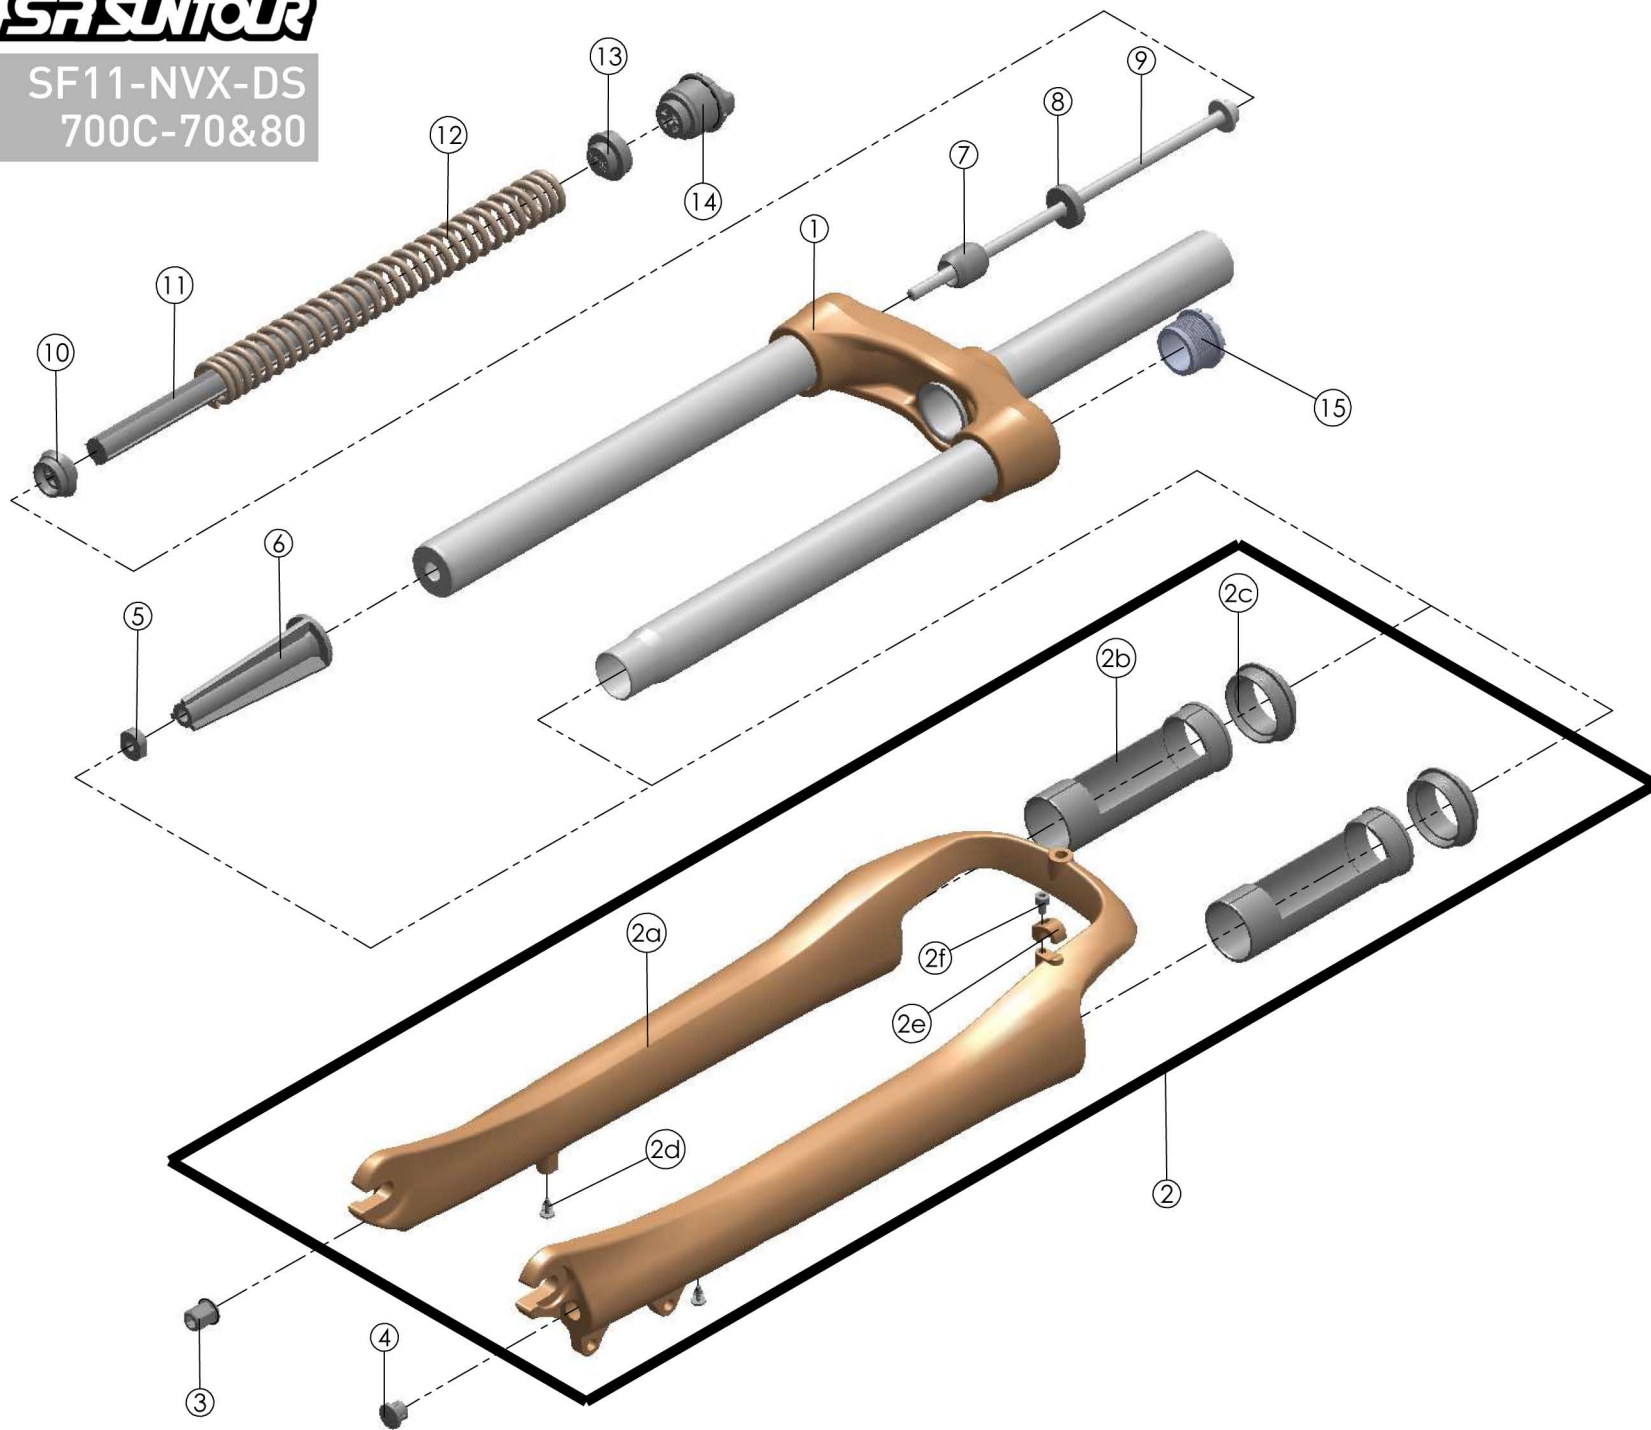

SUNTOUR

SF11-NVX-DS
700C-70&80

NO.	PART NAME	PART CODE	QTY.	
			75	80
1	UPPER ASSY	FKE359-02	1	1
2	BOTTOM CASE ASSY	FKE360	1	1
2a	BOTTOM CASE	FPB298	1	1
2b	SLIDER SLEEVE	FEE942	2	2
2c	DUST SEAL	FAA125-40	2	2
2d	MOUNT CAP	FAA199	2	2
2e	BRAKE HOSE GUIDE	FEE797	1	1
2f	SCREW	FSB153	1	1
3	FIXING NUT	FSN023-10	1	1
4	BOTTOM CAP	FEE795	1	1
5	NUT PLATE	FSN025	1	1
6	BOTTOM STOPPER	FEE853-00	1	1
7	REBOUND RUBBER	FEP086	1	1
8	WASHER	FEE881	1	-
9	FIXING BOLT	FSB159-00	1	1
10	SPRING GUIDE LOWER	FEE468-10	1	1
11	DAMPER	FEP262-80	1	1
12	MAIN SPRING	FEP503	1	-
		FEP485	-	1
13	SPRING GUIDE UPPER	FEE467-10	1	1
14	CONTROL ADJUST SYSTEM	FKE008-11	1	1
15	CAP	FEE830	1	1