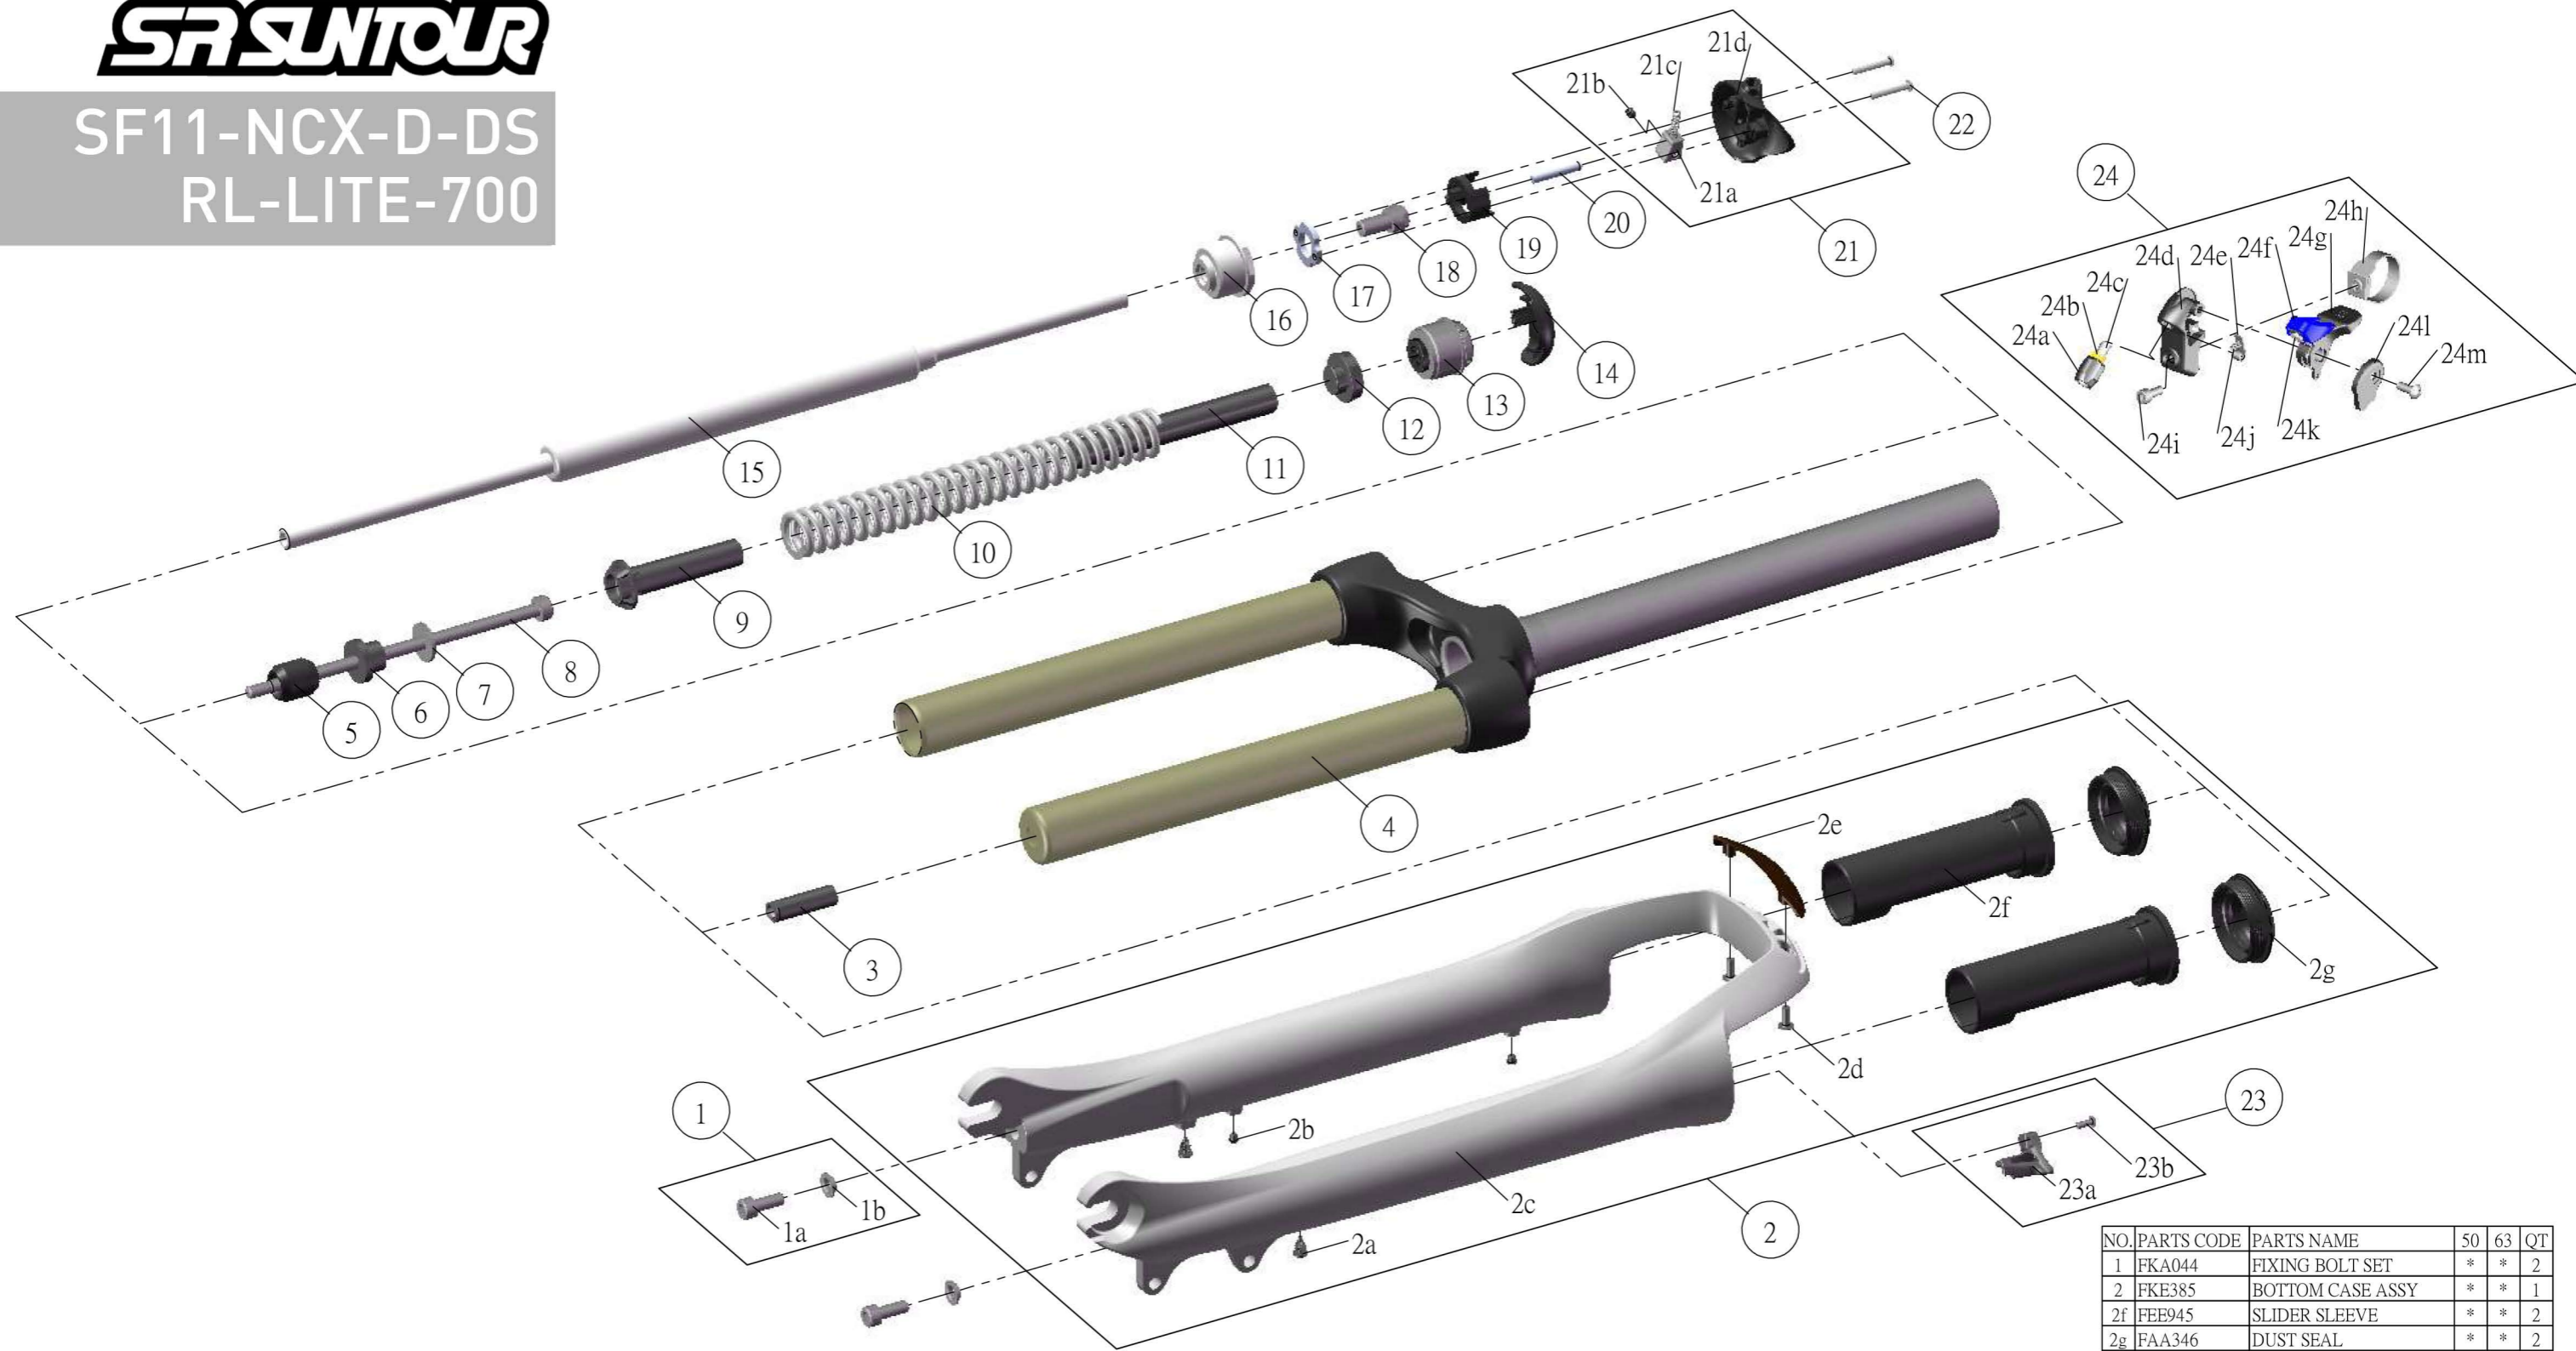

SUNTOUR

SF11-NCX-D-DS RL-LITE-700

NO.	PARTS CODE	PARTS NAME	50	63	QT
5	FEP086	REBOUND RUBBER	*	*	1
15	FUN059-00	RL UNIT	*	*	1
16	FEE418-50	ADJUST CAP RL	*	*	1
17	FEE417	NUT PLATE	*	*	1
18	FSB100	DAMPER FIXING BOLT	*	*	1
19	FEE419-10	BOLT GUIDE	*	*	1
20	FSP010-10	CONTROL PIN	*	*	1
21	FKE310	RL COVER ASSY	*	*	1
22	FSB144	CAP BOLT	*	*	2
23	FKA064	CABLE GUIDE SET	*	*	1
24	SL9SC-RLO	REMOTE LEVER ASSY	*	*	1

NO.	PARTS CODE	PARTS NAME	50	63	QT
1	FKA044	FIXING BOLT SET	*	*	2
2	FKE385	BOTTOM CASE ASSY	*	*	1
2f	FEE945	SLIDER SLEEVE	*	*	2
2g	FAA346	DUST SEAL	*	*	2
3	FSN027	BOTTOM NUT	*	*	1
4	FKE397-10	UPPER ASSY	*	*	1
6	FEE452	REBOUND SPACER	*	*	1
7	FSW042	WASHER	*	*	1
8	FSB067-62	FIXING BOLT	*	*	1
9	FEE765	SPRING GUIDE	*	*	1
10	FEP413	MAIN SPRING	*	*	1
10	FEP416	MAIN SPRING	*	*	1
11	FEP131-08	DAMPER	*	*	1
12	FEE389-30	SPRING GUIDE	*	*	1
13	FKE213-00	ADJUSTER ASSY	*	*	1
14	FEE813-10	PRELOAD COVER	*	*	1