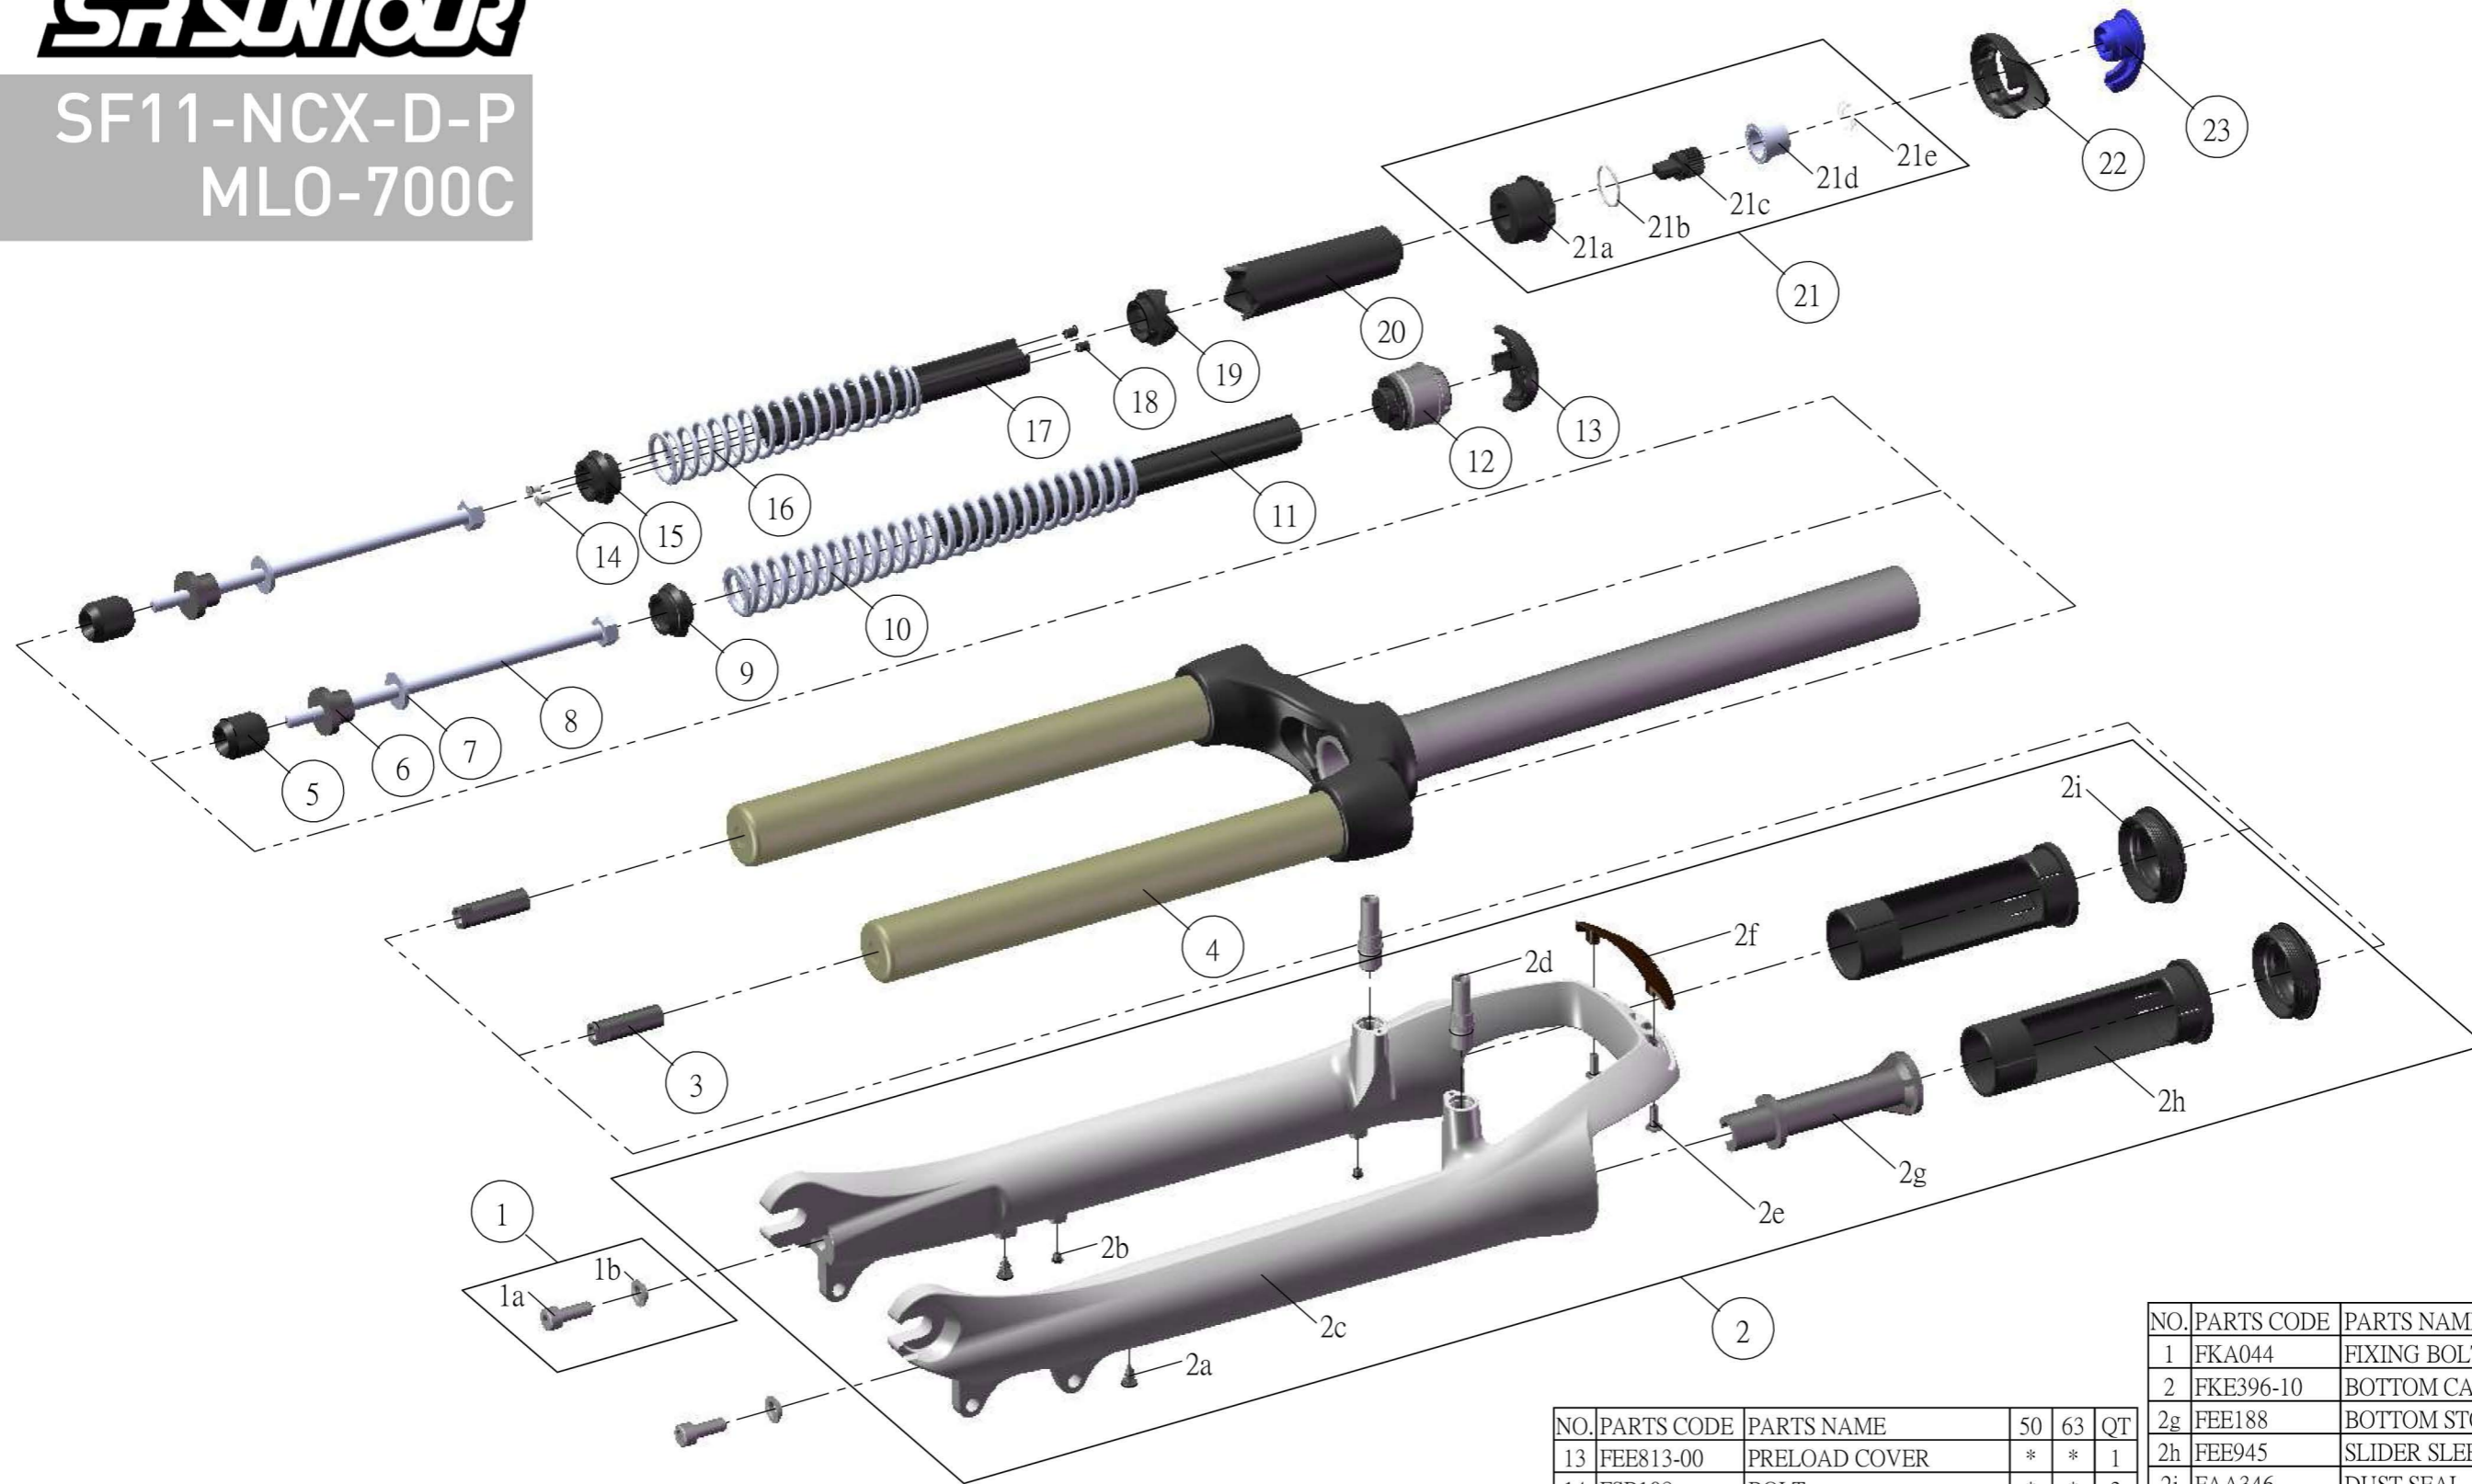

SUNTOUR

SF11-NCX-D-P
MLO-700C

NO.	PARTS CODE	PARTS NAME	50	63	QT
13	FEE813-00	PRELOAD COVER	*	*	1
14	FSB108	BOLT	*	*	2
15	FEE466-10	ADJUST STOPPER	*	*	1
16	FEP556	SUB SPRING	*		1
	FEP554			*	1
17	FEE464-81	LOWER STOPPER	*		1
	FEE464-80			*	1
18	FEP263	BOTTOM DAMPER	*	*	2
19	FEE473-10	LOWER INDEX	*	*	1
20	FEE463-20	UPPER STOPPER	*	*	1
21	FKE078-50	MLO TO CAP ASSY	*	*	1
22	FEE812-00	LO KNOB COVER	*	*	1
23	FEE984	ADJUST KNOB	*	*	1

NO.	PARTS CODE	PARTS NAME	50	63	QT
1	FKA044	FIXING BOLT SET	*	*	2
2	FKE396-10	BOTTOM CASE ASSY	*	*	1
2g	FEE188	BOTTOM STOPPER	*	*	1
2h	FEE945	SLIDER SLEEVE	*	*	2
2i	FAA346	DUST SEAL	*	*	2
3	FSN027	BOTTOM NUT	*	*	2
4	FKE397-20	UPPER ASSY	*	*	1
5	FEP086	REBOUND RUBBER	*	*	2
6	FEE452	REBOUND SPACER	*		2
7	FSW003	WASHER	*	*	2
8	FSB109-80	FIXING BOLT	*	*	2
9	FEE468-10	SPRING GUIDE	*	*	1
10	FEP555	MAIN SPRING	*		1
	FEP553			*	1
11	FEP262-50	DAMPER	*	*	1
12	FKE213-00	ADJUSTER ASSY	*	*	1