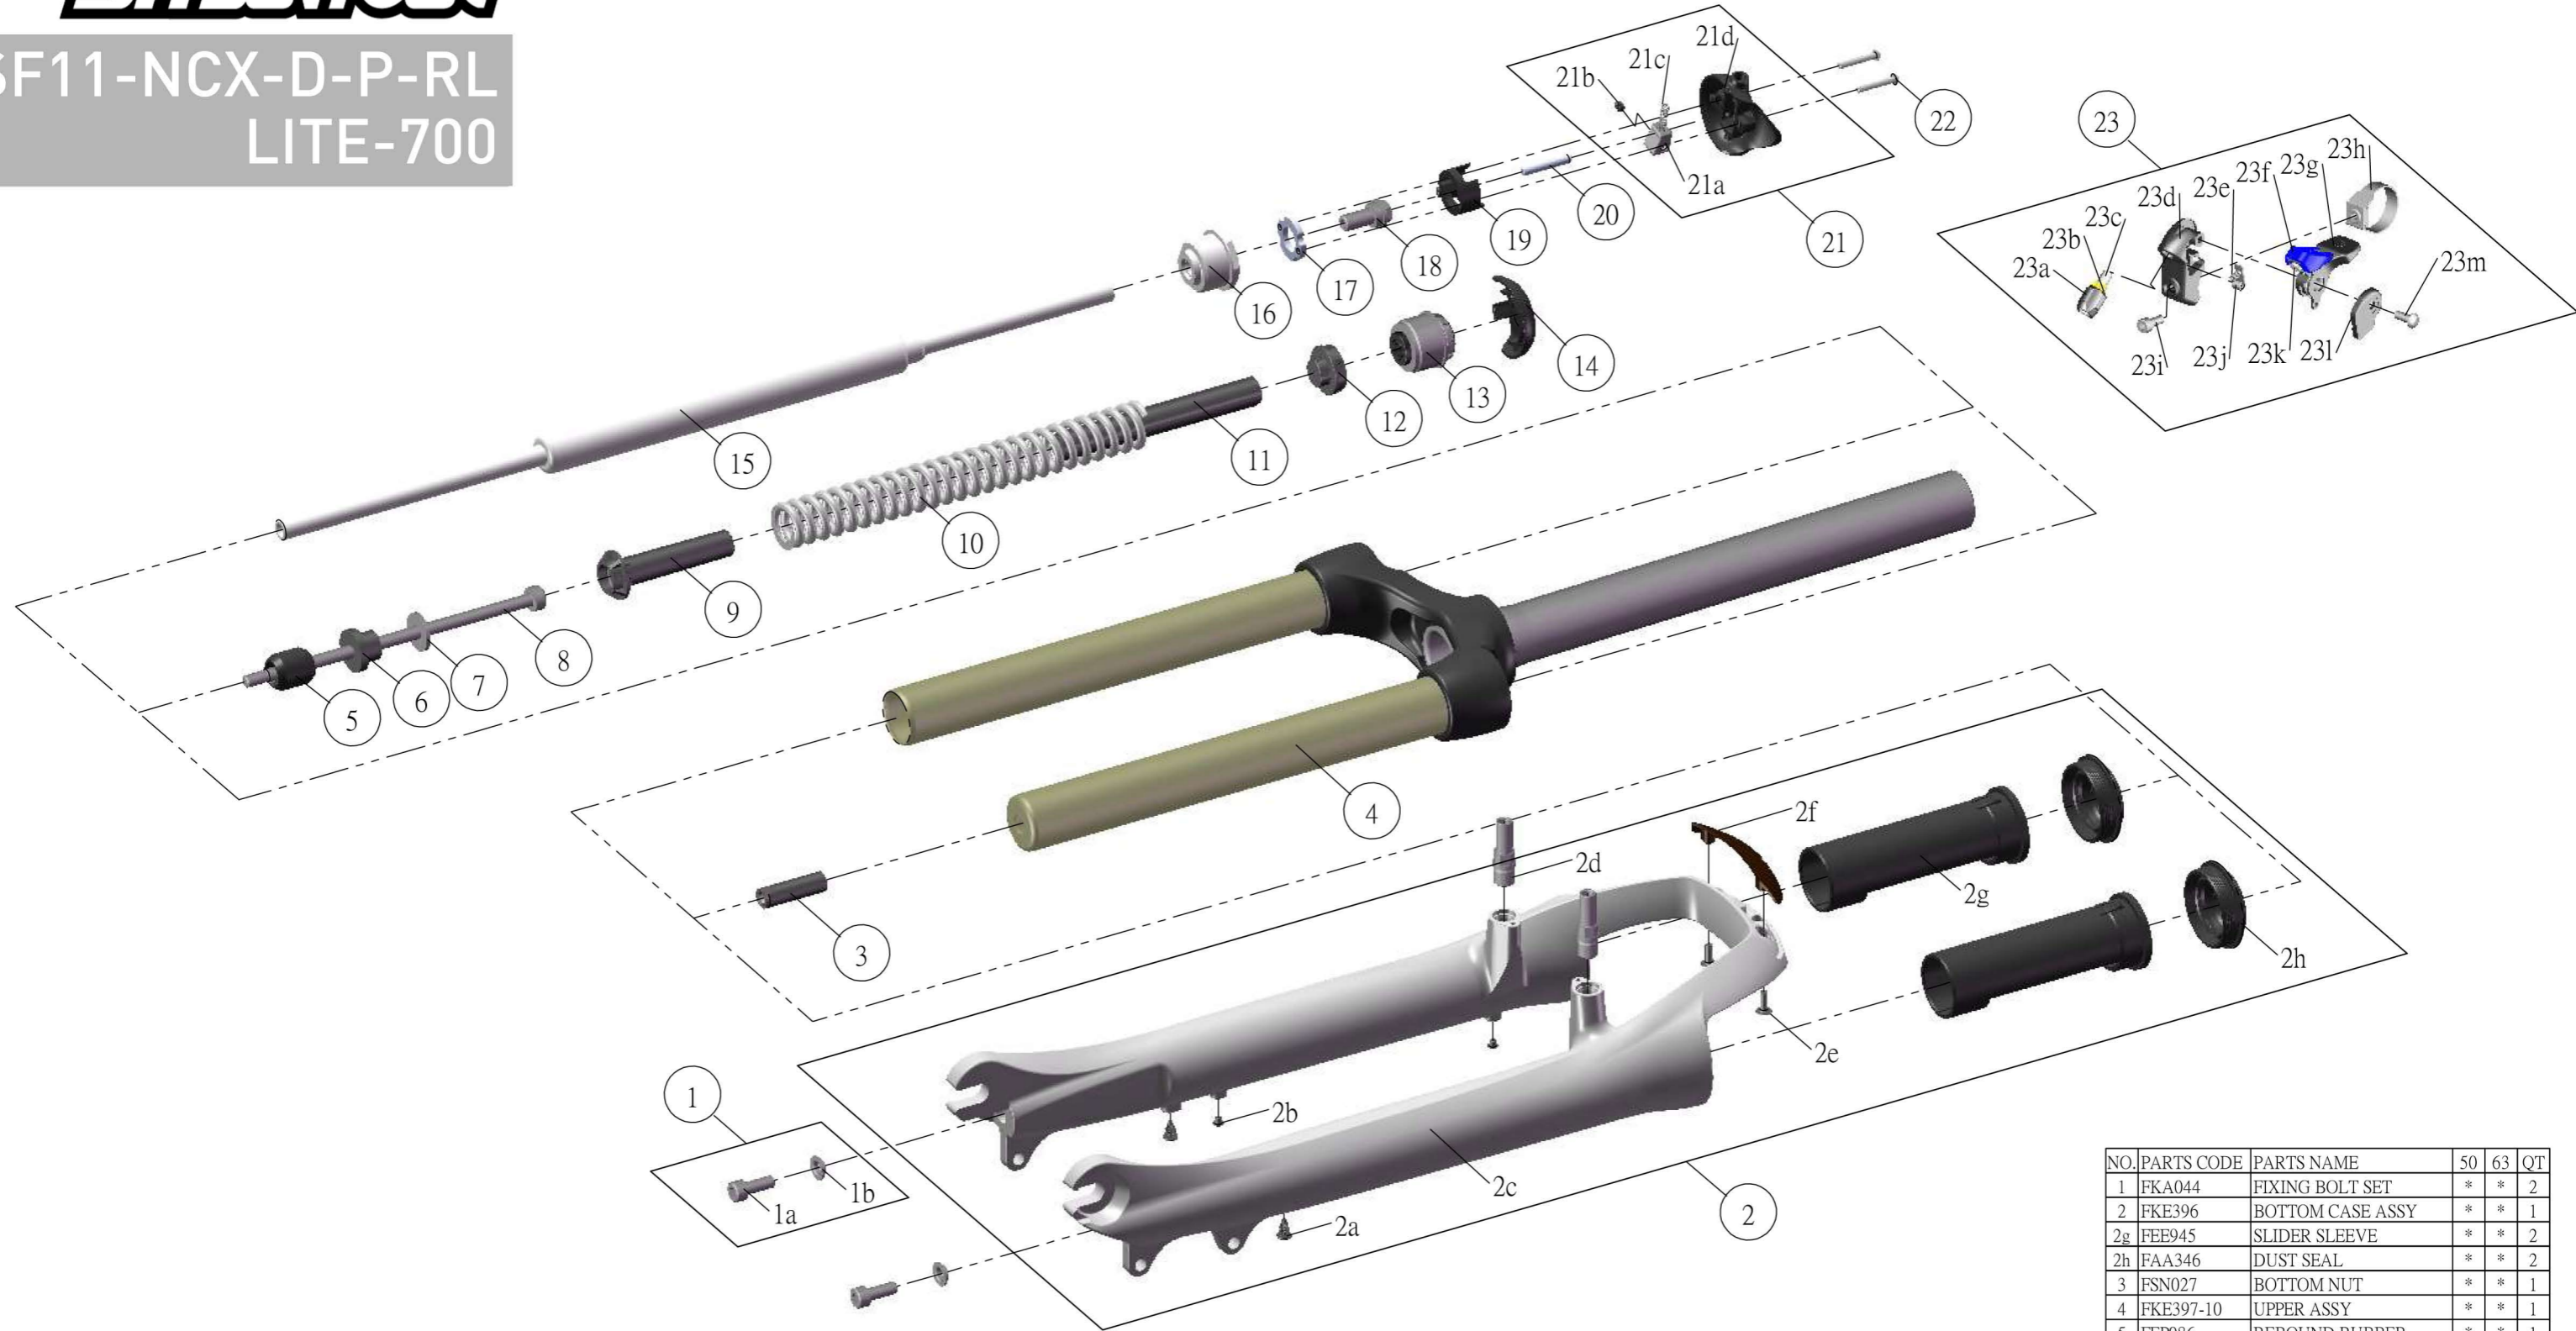

SUNTOUR

SF11-NCX-D-P-RL
LITE-700

NO.	PARTS CODE	PARTS NAME	50	63	QT
15	FUN059-00	RL UNIT	*	*	1
16	FEE418-50	ADJUST CAP RL	*	*	1
17	FEE417	NUT PLATE	*	*	1
18	FSB100	DAMPER FIXING BOLT	*	*	1
19	FEE419-10	BOLT GUIDE	*	*	1
20	FSP010-10	CONTROL PIN	*	*	1
21	FKE310	RL COVER ASSY	*	*	1
22	FSB144	CAP BOLT	*	*	2
23	SL9SC-RLO	REMOTE LEVER ASSY	*	*	1

NO.	PARTS CODE	PARTS NAME	50	63	QT
1	FKA044	FIXING BOLT SET	*	*	2
2	FKE396	BOTTOM CASE ASSY	*	*	1
2g	FEE945	SLIDER SLEEVE	*	*	2
2h	FAA346	DUST SEAL	*	*	2
3	FSN027	BOTTOM NUT	*	*	1
4	FKE397-10	UPPER ASSY	*	*	1
5	FEP086	REBOUND RUBBER	*	*	1
6	FEE452	REBOUND SPACER	*	*	1
7	FSW042	WASHER	*	*	1
8	FSB067-62	FIXING BOLT	*	*	1
9	FEE765	SPRING GUIDE	*	*	1
10	FEP413	MAIN SPRING	*	*	1
	FEP416		*	*	1
11	FEP131-08	DAMPER	*	*	1
12	FEE389-30	SPRING GUIDE	*	*	1
13	FKE213-00	ADJUSTER ASSY	*	*	1
14	FEE813-10	PRELOAD COVER	*	*	1