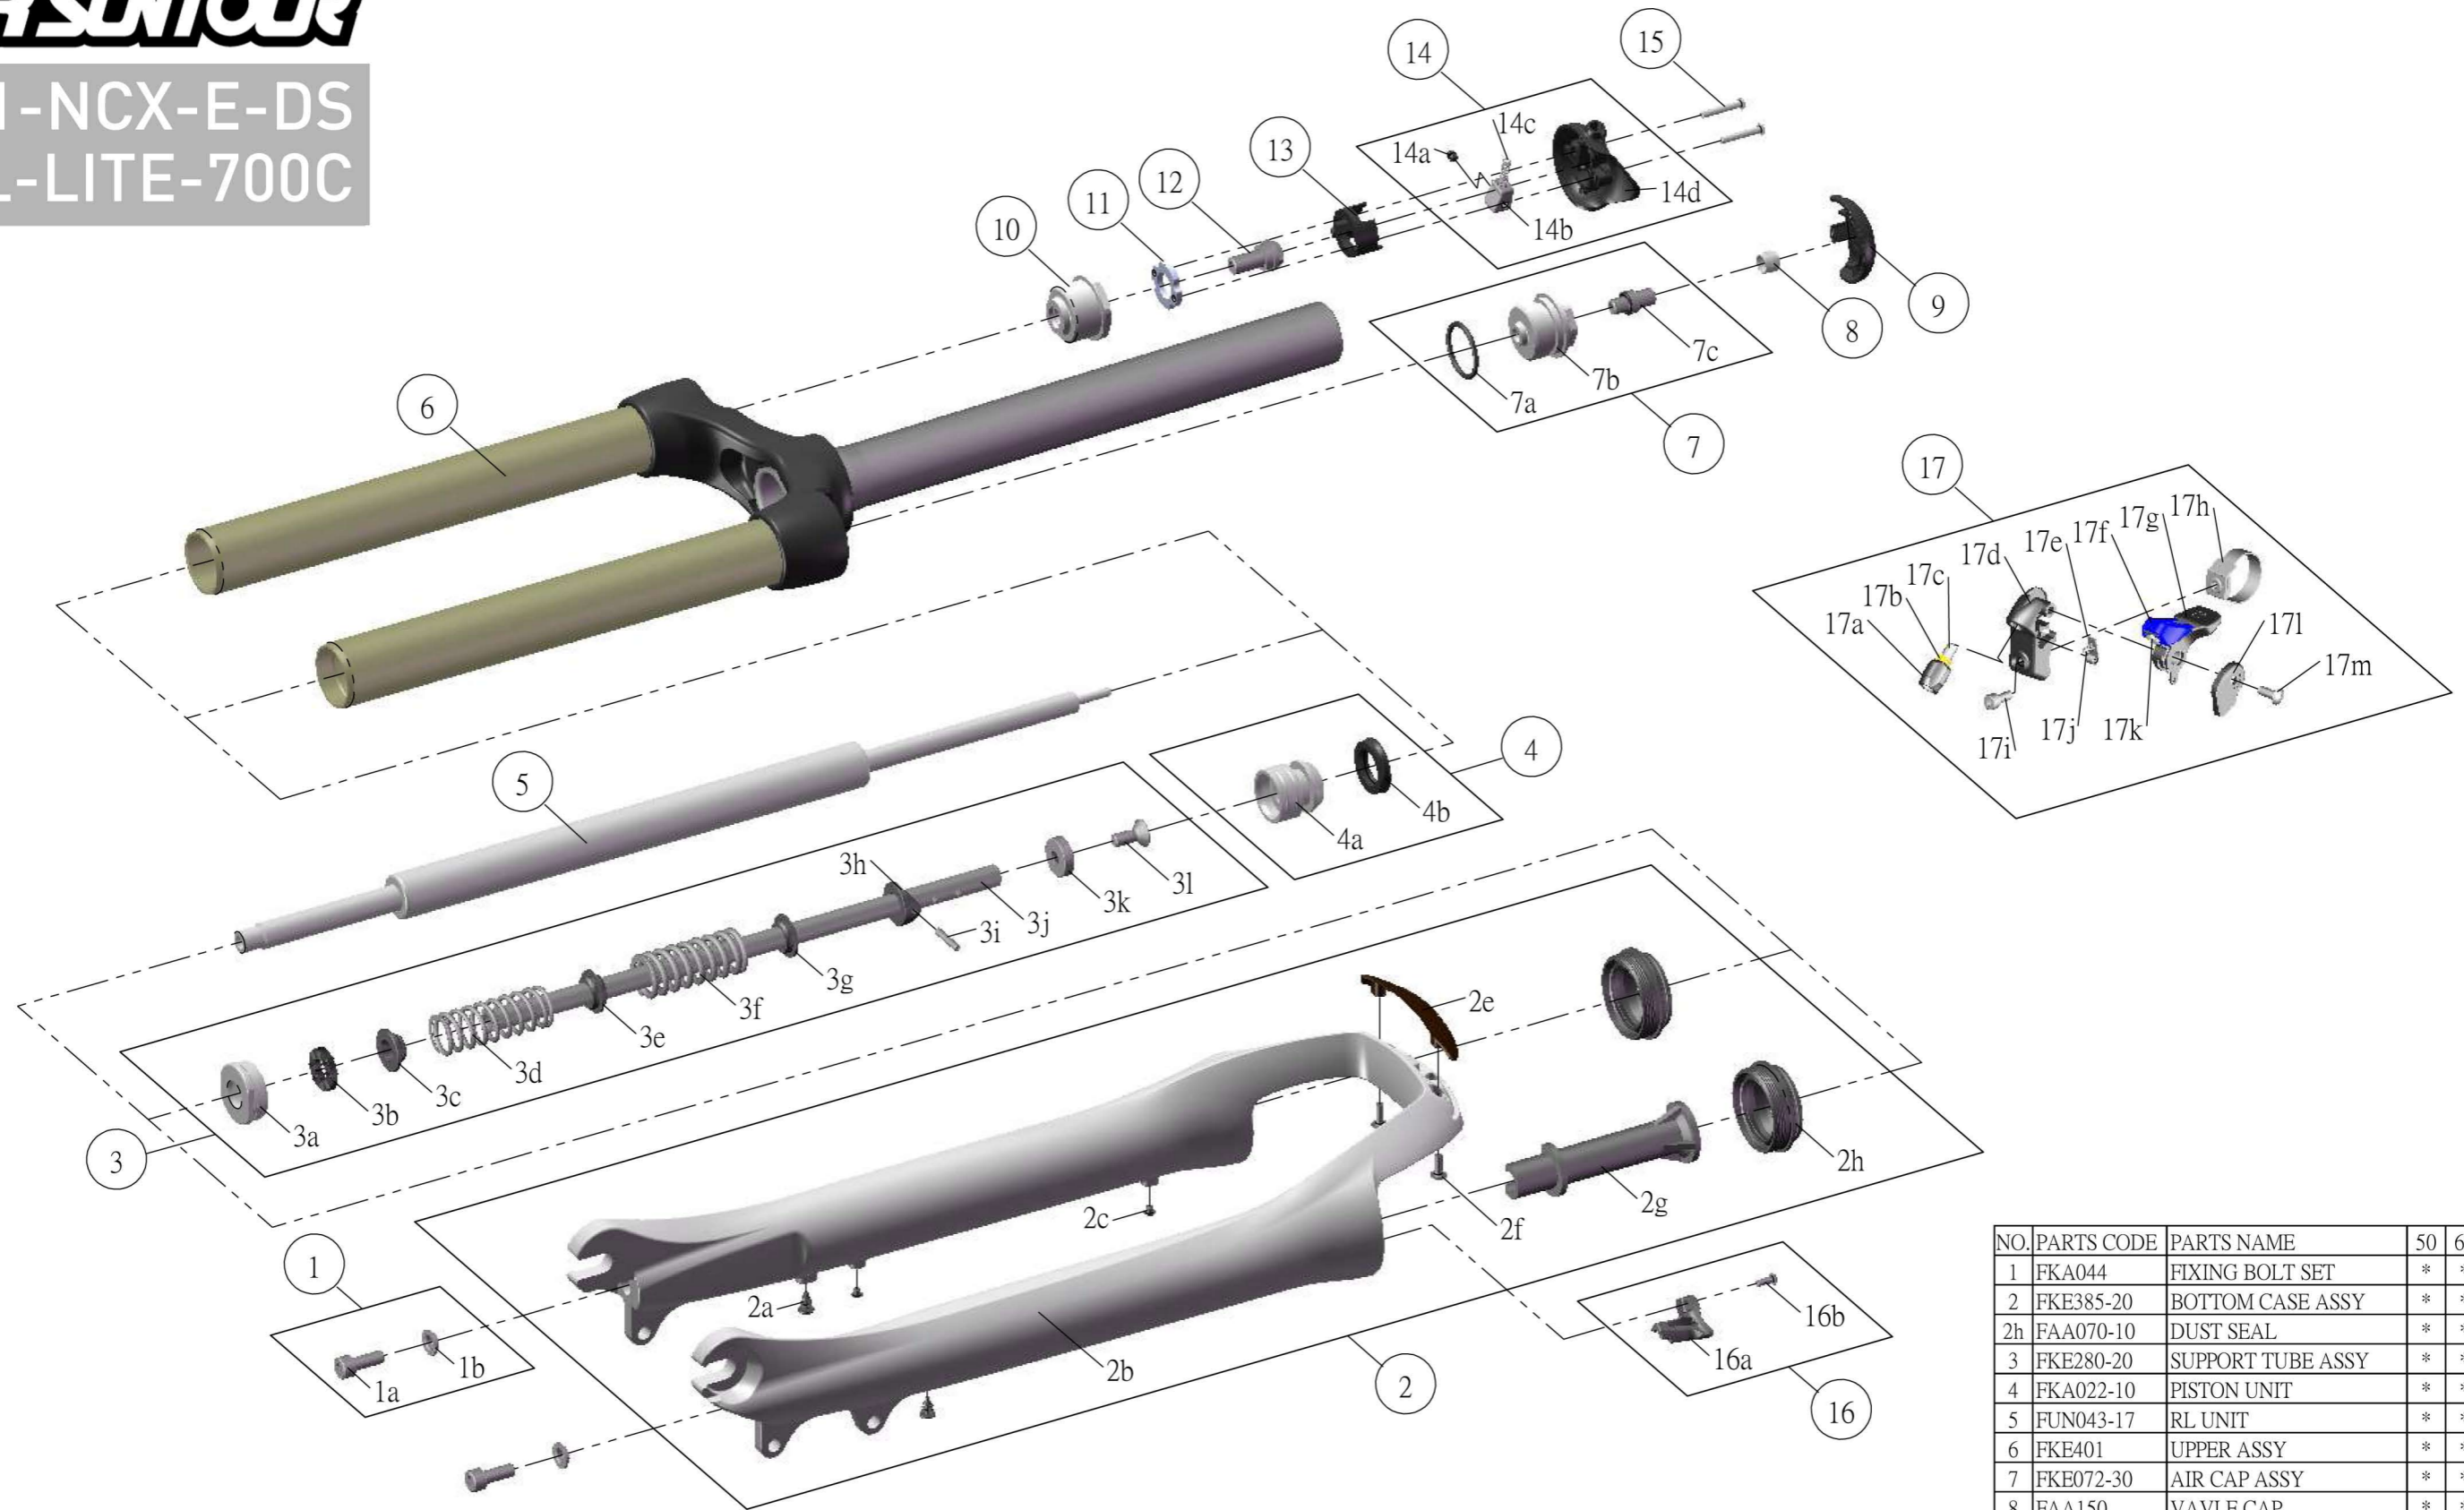

# SASUNTOUR

SF11-NCX-E-DS  
RL-LITE-700C

NO.	PARTS CODE	PARTS NAME	50	63	QT
1	FKA044	FIXING BOLT SET	*	*	2
2	FKE385-20	BOTTOM CASE ASSY	*	*	1
2h	FAA070-10	DUST SEAL	*	*	2
3	FKE280-20	SUPPORT TUBE ASSY	*	*	1
4	FKA022-10	PISTON UNIT	*	*	1
5	FUN043-17	RL UNIT	*	*	1
6	FKE401	UPPER ASSY	*	*	1
7	FKE072-30	AIR CAP ASSY	*	*	1
8	FAA150	VAVLE CAP	*	*	1
9	FEE813-10	PRELOAD COVER	*	*	1
10	FEE418-40	ADJUST CAP RL	*	*	1
11	FEE417	NUT PLATE	*	*	1
12	FSB100	DAMPER FIXING BOLT	*	*	1
13	FEE419-10	BOLT GUIDE	*	*	1
14	FKE310	RL COVER ASSY	*	*	1
15	FSB144	CAP BOLT	*	*	2
16	FKA064	CABLE GUIDE SET	*	*	1
17	SL9SC-RLO	REMOTE LEVER ASSY	*	*	1