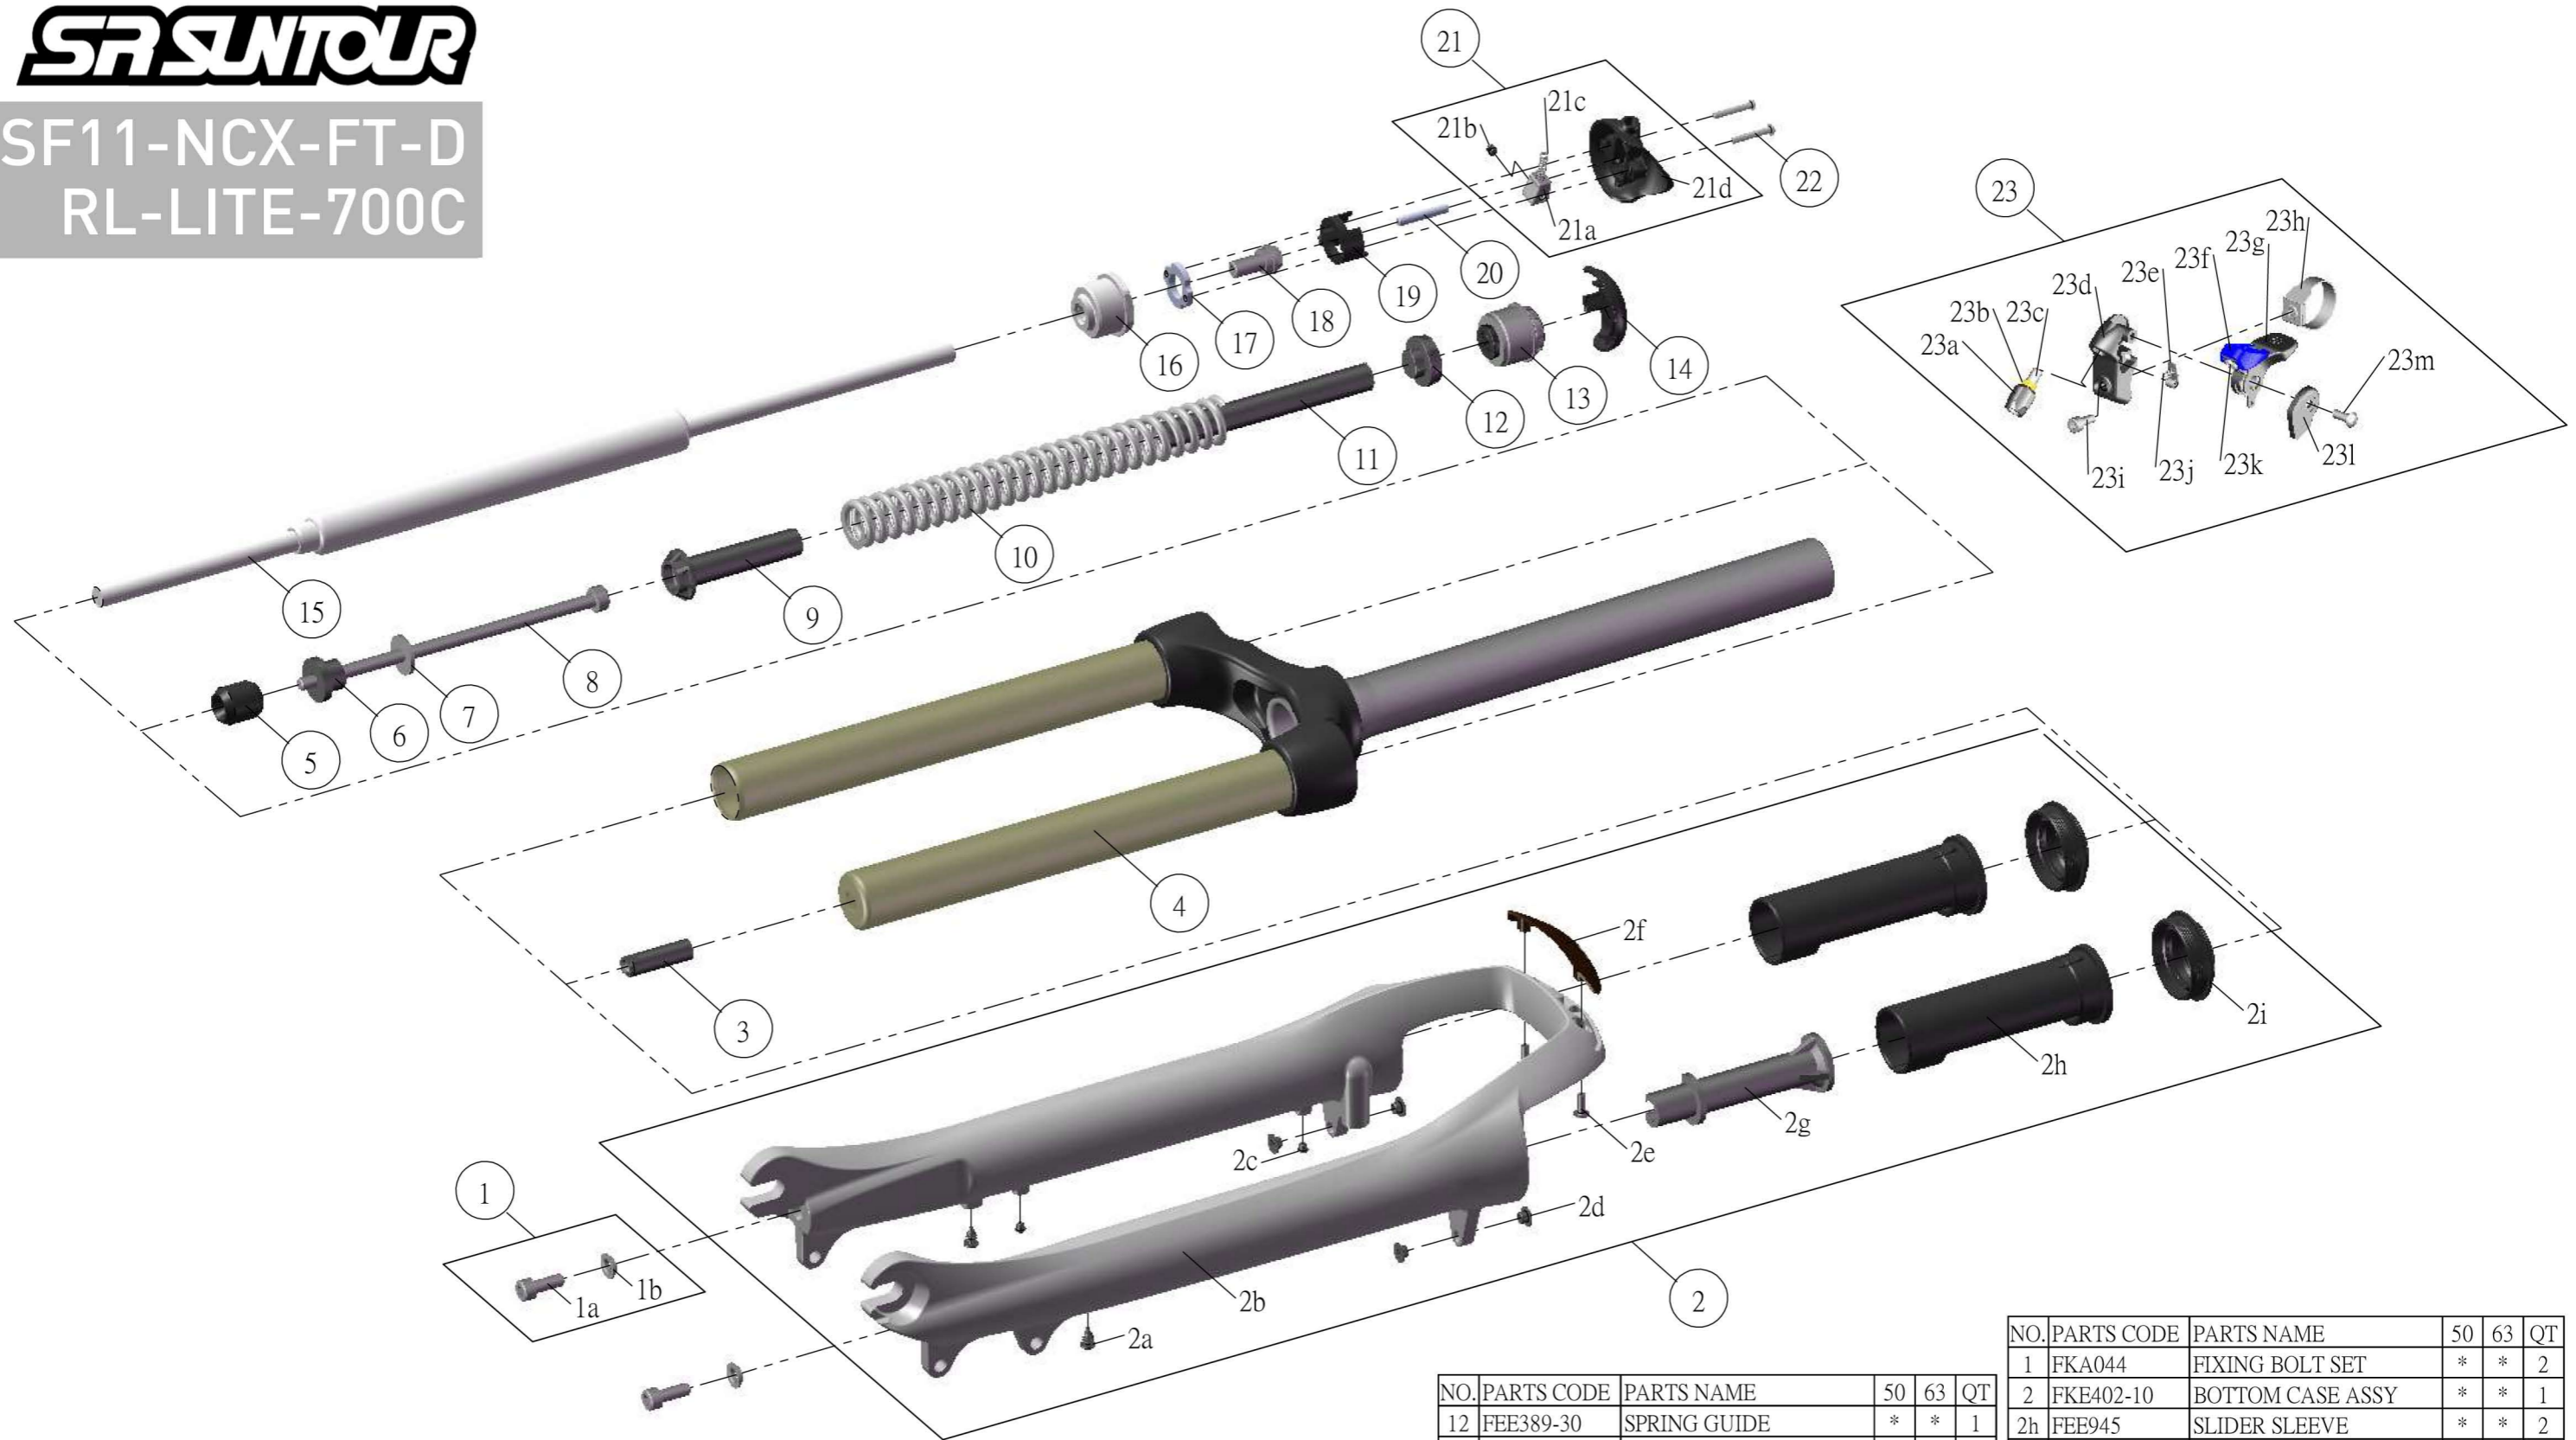

SR SUNTOUR

SF11-NCX-FT-D
RL-LITE-700C

NO.	PARTS CODE	PARTS NAME	50	63	QT
12	FEE389-30	SPRING GUIDE	*	*	1
13	FKE213-00	ADJUSTER ASSY	*	*	1
14	FEE813-10	PRELOAD COVER	*	*	1
15	FUN059-00	RL UNIT	*	*	1
16	FEE418-50	ADJUST CAP RL	*	*	1
17	FEE417	NUT PLATE	*	*	1
18	FSB100	DAMPER FIXING BOLT	*	*	1
19	FEE419-10	BOLT GUIDE	*	*	1
20	FSP010-10	CONTROL PIN	*	*	1
21	FKE310	RL COVER ASSY	*	*	1
22	FSB144	CAP BOLT	*	*	2

NO.	PARTS CODE	PARTS NAME	50	63	QT
1	FKA044	FIXING BOLT SET	*	*	2
2	FKE402-10	BOTTOM CASE ASSY	*	*	1
2h	FEE945	SLIDER SLEEVE	*	*	2
2i	FAA346	DUST SEAL	*	*	2
3	FSN027	BOTTOM NUT	*	*	1
4	FKE397-10	UPPER ASSY	*	*	1
5	FEP086	REBOUND RUBBER	*	*	1
6	FEE452	REBOUND SPACER	*		1
7	FSW042	WASHER	*	*	1
8	FSB067-62	FIXING BOLT	*	*	1
9	FEE765	SPRING GUIDE	*	*	1
10	FEP413	MAIN SPRING	*		1
	FEP416			*	1
11	FEP131-08	DAMPER	*	*	1