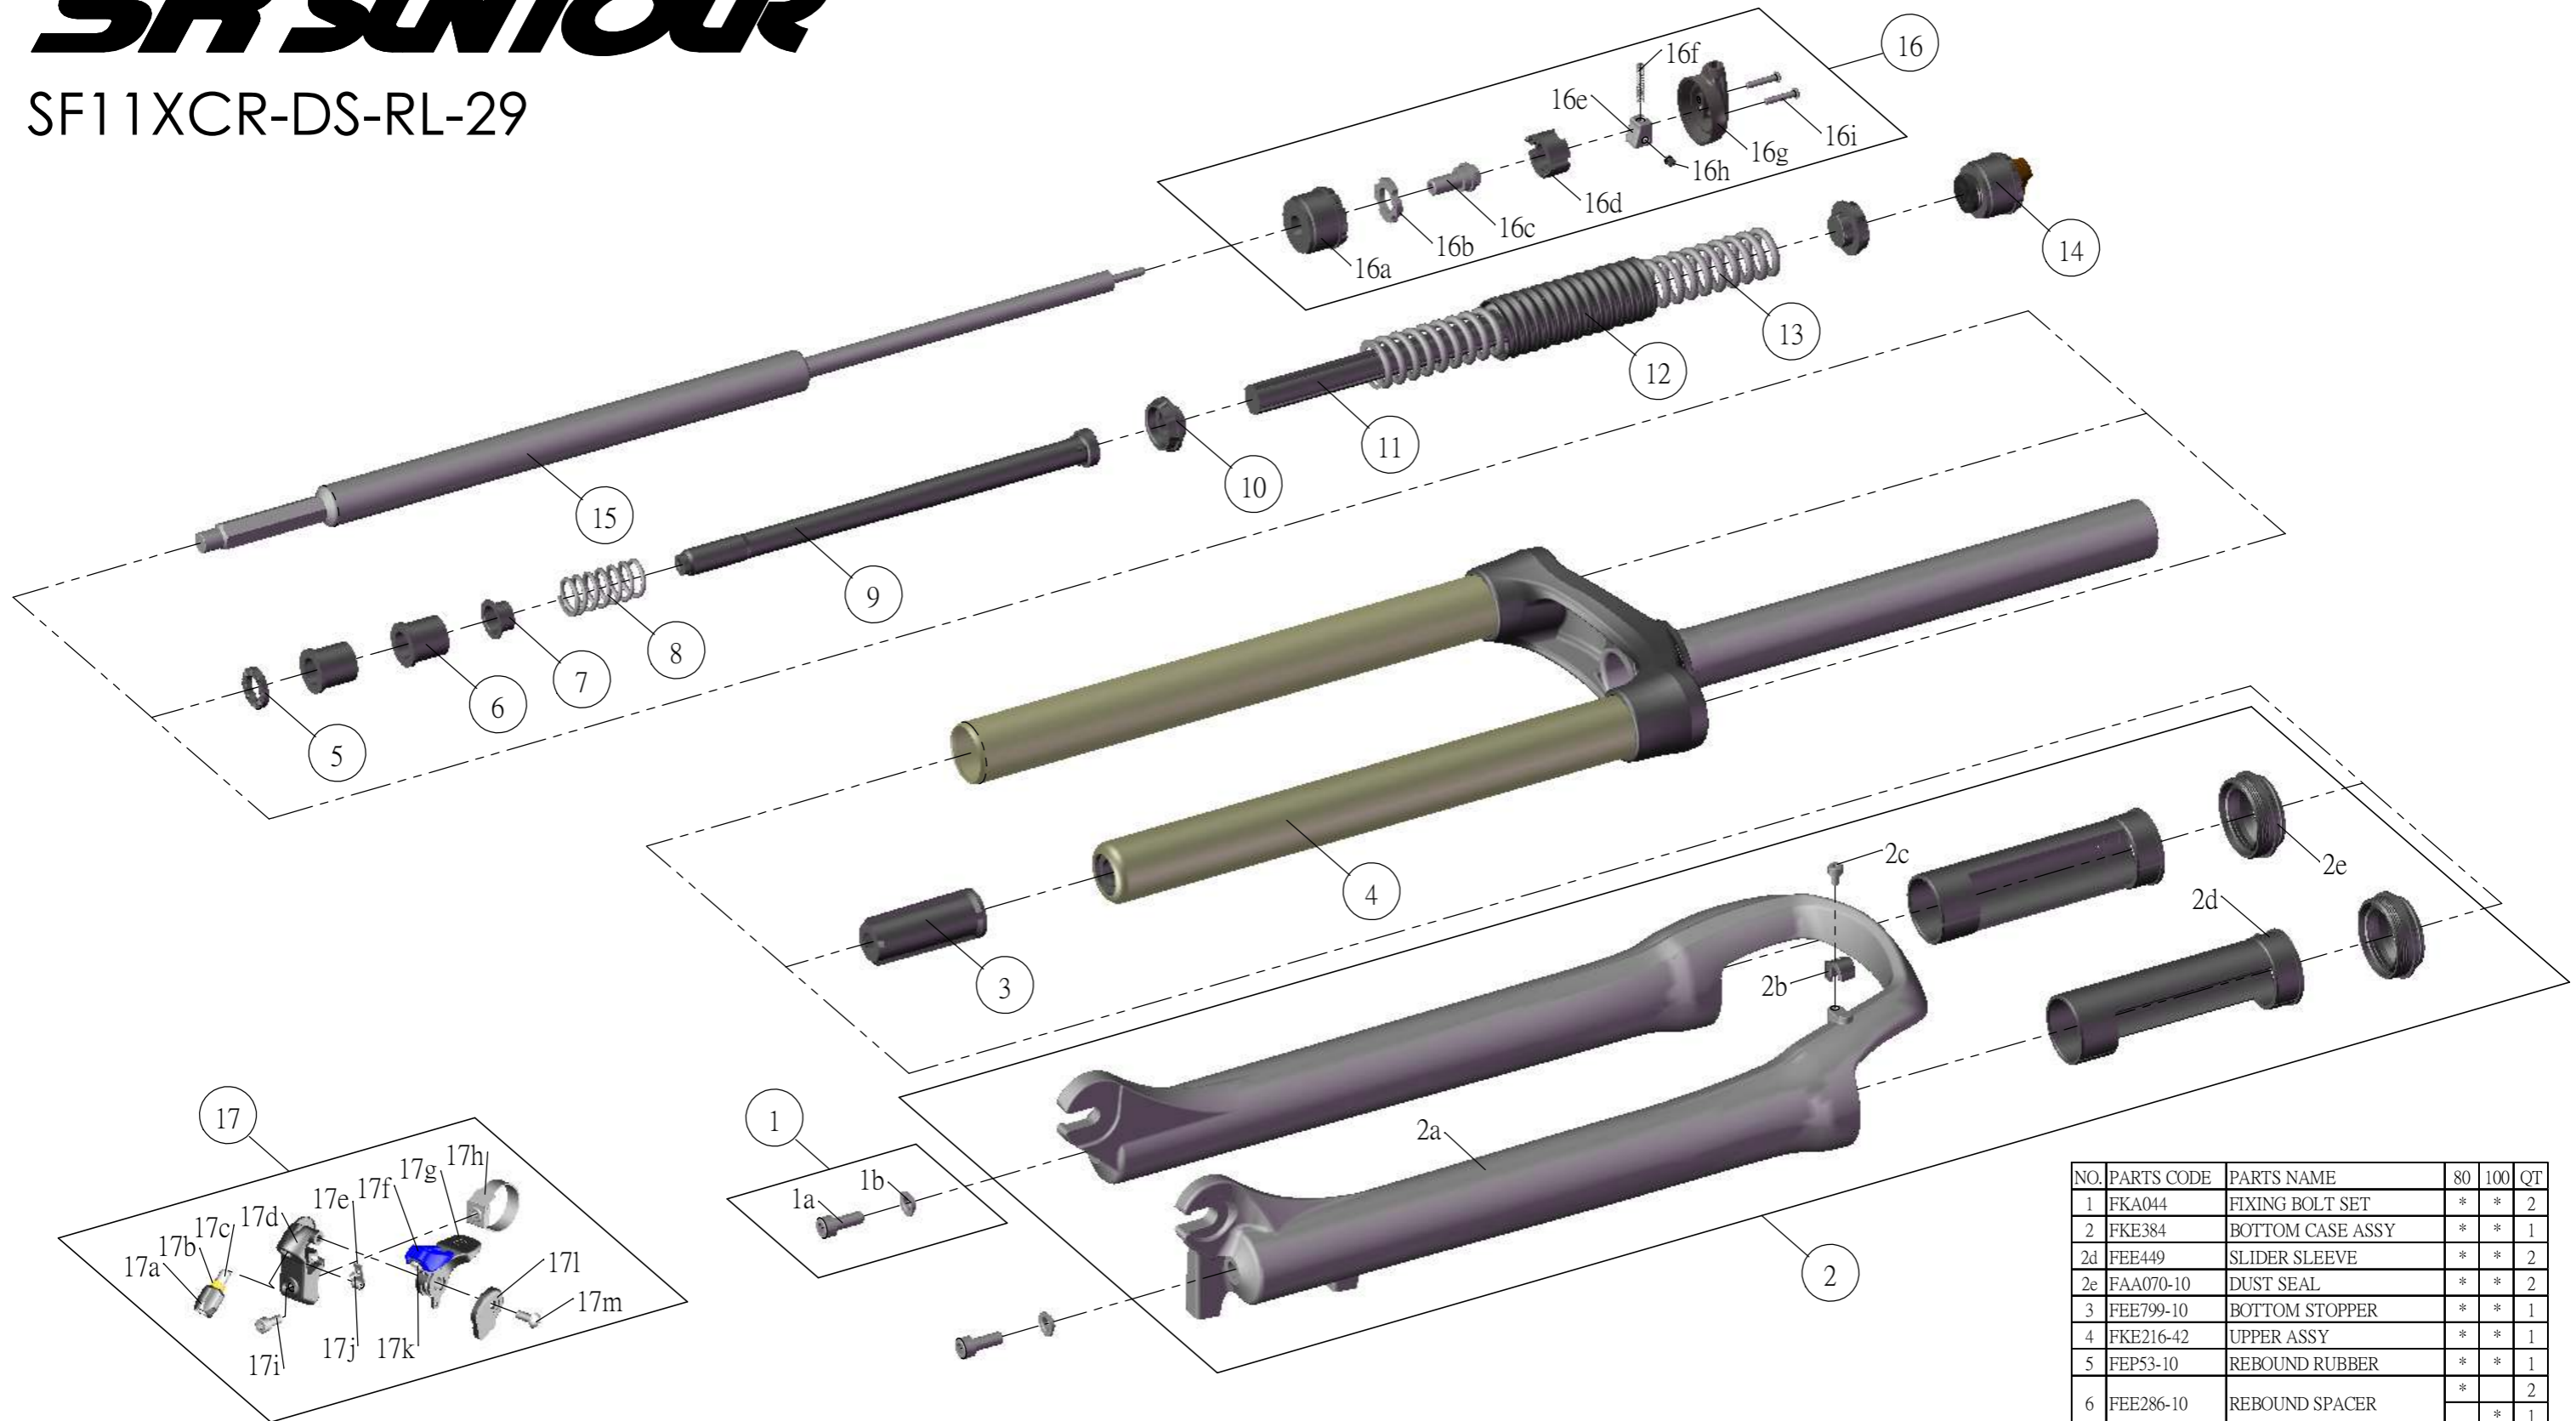

SF SUNTOUR

SF11XCR-DS-RL-29

NO.	PARTS CODE	PARTS NAME	80	100	QT
1	FKA044	FIXING BOLT SET	*	*	2
2	FKE384	BOTTOM CASE ASSY	*	*	1
2d	FEE449	SLIDER SLEEVE	*	*	2
2e	FAA070-10	DUST SEAL	*	*	2
3	FEE799-10	BOTTOM STOPPER	*	*	1
4	FKE216-42	UPPER ASSY	*	*	1
5	FEP53-10	REBOUND RUBBER	*	*	1
6	FEE286-10	REBOUND SPACER	*	*	2
7	FEE937	REBOUND SPRING GUIDE	*	*	1
8	FEP189-20	REBOUND SPRING	*	*	1
9	FEE798-10	SUPPORT TUBE	*	*	1
10	FEE434-40	SPRING GUIDE	*	*	2
11	FEP531-00	DAMPER	*	*	1
12	FEE787-10	SPRING COVER	*	*	1
13	FEP530	MAIN SPRING	*	*	1
	FEP529			*	1
14	FKE009-13	ADJUSTER ASSY	*	*	1
15	FUN015-07	DAMPER UNIT	*	*	1
16	FKE310-10	RL COVER ASSY	*	*	1
17	SL9SC-RLO	REMOTE LEVER ASSY	*	*	1